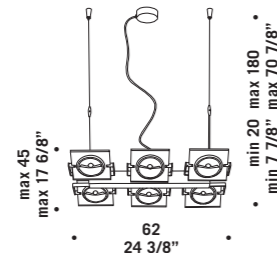

SAN SIRO S6
6x50W G53
HMGS/UB
halospot 111
trasformatore elettronico
dimmerabile
electronic transformer dimmable
6 x G53 LED
LED light bulb