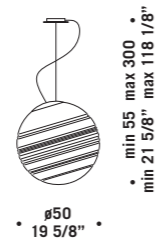

STRATOSFERA S50
1x150W E27
HSGST/C/UB
alogeno chiara
clear halogen
1x116W E27
HSGSA/C/UB
alogeno chiara
clear halogen
1x30W E27
FBT
fluorescente *fluorescent*
1 x E27 LED
LED light bulb