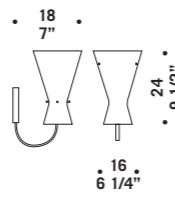

Memory

design Lucio de Majo

MEMORY A
1x77W E27
HSGSA/C/UB
alogeno chiara
clear halogen
1x150W E27
HSGST/C/UB
alogeno chiara
clear halogen
1x75W E27-PAR 30
HAGS/UB
1 x E27 LED
LED light bulb