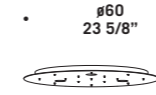

CHARLOTTE S1D
1x60W G9
HSGST/C/UB
alogeno bispina
halogen bi-pin
cavo elettrico 200 cm
cables length 200 cm
1 x G9 LED
LED light bulb

ROSONE Ø60CM LED
Canopy Ø60cm LED
3x 8,7W 240Vac / 2300lm
LED 3000 K
bianco caldo
warm white
Max 15 vetri
Max 15 glass