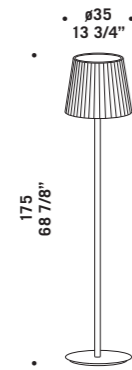

LUMÈ R1
LUMÈ R1WD
1x70W E27
HSGSG/C
alogeno Globolux chiara
clear halogen Globolux
1x77W E27
HSGSA/C/UB
alogeno chiara
clear halogen
con varialuce
with dimmer
1 x E27 LED
LED light bulb