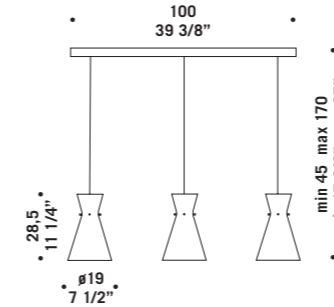

MEMORY S3GL
3x77W E27
HSGSA/C/UB
alogeno chiara
clear halogen
3x75W E27-PAR 30
HAGS/UB
3x21W E27
FBT
fluorescente *fluorescent*
3 x E27 LED
LED light bulb