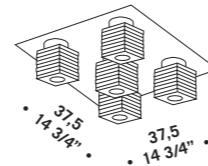

OTTO X OTTO P5
5x33W G9
HSGST/C/UB
alogeno bispina
halogen bi-pin
5 x G9 LED
LED light bulb