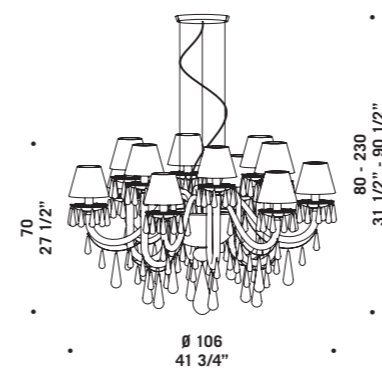

GOUTTE S12
12 x max 46W E14
HSGSB/C/UB
alogena chiara
clear halogen
12 x E14 LED
LED light bulb