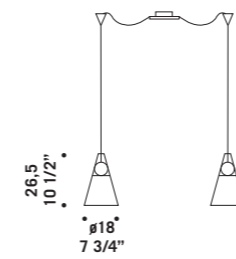

GEMMA S2D
2x77W E27
HSGSA/C/UB
alogena chiara
clear halogen
2x75W E27 - PAR 30
HAGS/UB
2x14W E27
FBT
fluorescente *fluorescent*
cavo elettrico 200 cm
cables lenght 200 cm
2 x E27 LED
LED light bulb