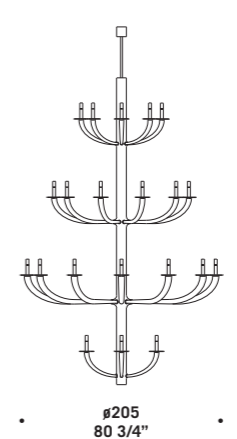

SUPERNATURAL K36
36 x max 60W E14
HSGST/C/UB
alogeno chiara
clear halogen
36 x E14 LED
LED light bulb