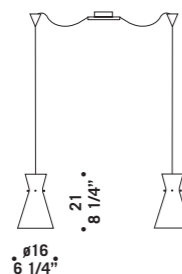

MEMORY S2PD
2x77W E27
HSGSA/C/UB
alogeno chiara
clear halogen
2x75W E27-PAR 30
HAGS/UB
cavo elettrico 200 cm
cables lenght 200 cm
2 x E27 LED
LED light bulb