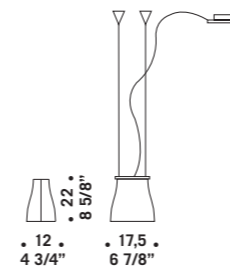

BELL S1D
1x77W E27
HSGSA/C/UB
alogeno chiara
clear halogen
cavo elettrico 200 cm
cables length 200 cm
1 x E27 LED
LED light bulb

BELL S2D
2x77W E27
HSGSA/C/UB
alogeno chiara
clear halogen
cavo elettrico 200 cm
cables length 200 cm
2 x E27 LED
LED light bulb