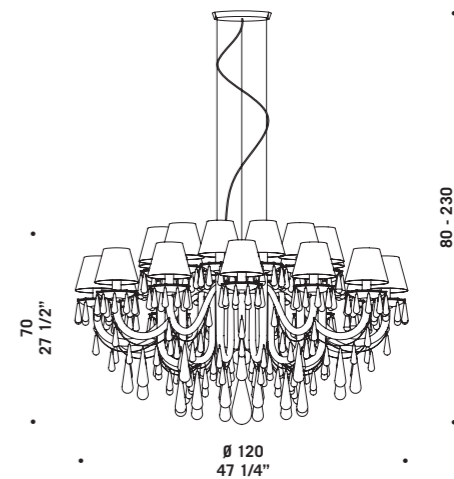

GOUTTE S24
24 x max 46W E14
HSGSB/C/UB
alogena chiara
clear halogen
24 x E14 LED
LED light bulb