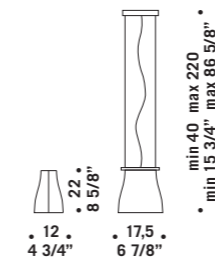

BELL S0
1x77W E27
HSGSA/C/UB
alogeno chiara
clear halogen
1 x E27 LED
LED light bulb