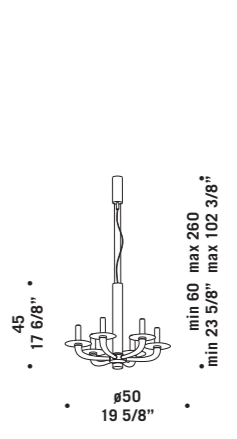

NATURAL K6
6 x max 60W G9
HSGST/C/UB
alogeno bispina
halogen bi-pin
6 x G9 LED
LED light bulb