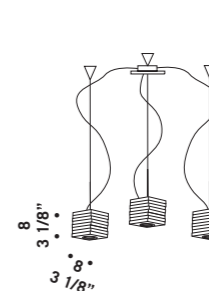

OTTO X OTTO S3D
3x33W G9
HSGST/C/UB
alogeno bispina
halogen bi-pin
cavo elettrico 200 cm
cables length 200 cm
3 x G9 LED
LED light bulb