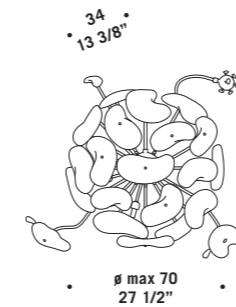

COSMOSPORA K14

COSMOSPORA K47

COSMOSPORA A8/P8

Cosmospora

design Maria Grazia Rosin

COSMOSPORA A8/P8
 8 x max 33W G9
 HSGST/C/UB
 alogena bispina
 halogen bi-pin
 8 x G9 LED
 LED light bulb

COSMOSPORA K14
 14 x max 33W G9
 HSGST/C/UB
 alogena bispina
 halogen bi-pin
 14 x G9 LED
 LED light bulb