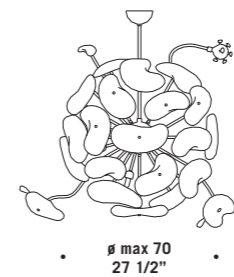

COSMOSPORA K14

COSMOSPORA K47

COSMOSPORA A8/P8

Cosmospora

design Maria Grazia Rosin

COSMOSPORA A8/P8
 8 x max 33W G9
 HSGST/C/UB
 alogena bispina
 halogen bi-pin
 8 x G9 LED
 LED light bulb

COSMOSPORA K14
 14 x max 33W G9
 HSGST/C/UB
 alogena bispina
 halogen bi-pin
 14 x G9 LED
 LED light bulb