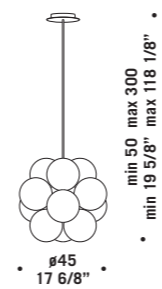

Babol

design Nicola Grandesso

BABOL S
12x20W G9
HSGST/C/UB
alogeno bispina
halogen bi-pin
12 x G9 LED
LED light bulb