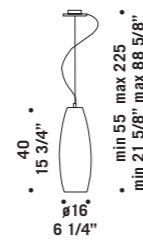

PERONI S16
1x77W E27
HSGSA/C/UB
alogeno chiara
clear halogen
1x75W E27 - PAR 30
HAGS/UB
1x24W E27
FBT
fluorescente fluorescent
1 x E27 LED
LED light bulb