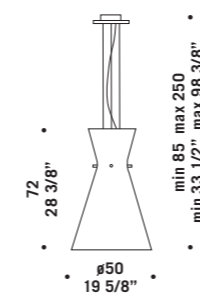

MEMORY XXL
1x77W E27 +
HSGSA/C/UB
alogeno chiara
clear halogen
1x205W E27
HSGST/C/UB
alogeno chiara
clear halogen
doppia accensione
double switch
2 x E27 LED
LED light bulb

MEMORY XXL
1x77W E27 +
HSGSA/C/UB
alogeno chiara
clear halogen
1x70W G8,5
MT/UB
scarica
metal halide
high intensity discharge
doppia accensione
double switch