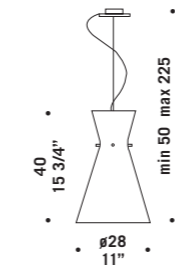

MEMORY S1PD
1x77W E27
HSGSA/C/UB
alogeno chiara
clear halogen
1x75W E27-PAR 30
HAGS/UB
cavo elettrico 200 cm
cables lenght 200 cm
1 x E27 LED
LED light bulb

MEMORY S3GL
3x77W E27
HSGSA/C/UB
alogeno chiara
clear halogen
3x75W E27-PAR 30
HAGS/UB
3x21W E27
FBT
fluorescente *fluorescent*
3 x E27 LED
LED light bulb