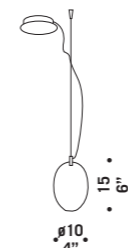

PRO•SECCO S1D
1x20W-12V G4
HSGST/UB
alogeno bispina
halogen bi-pin
cavo elettrico 200 cm
trasformatore elettronico
*cables lenght 200 cm
electronic transformer*