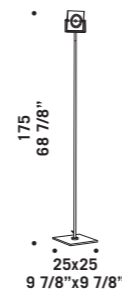

SAN SIRO R1
1x100W G53
HMGS/UB
halospot 111
trasformatore elettronico
con varialuce
*electronic transformer
with dimmer*
1 x G53 LED
LED light bulb