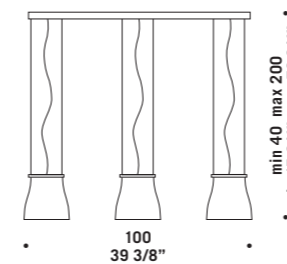

BELL S1D
1x77W E27
HSGSA/C/UB
alogeno chiara
clear halogen
cavo elettrico 200 cm
cables length 200 cm
1 x E27 LED
LED light bulb

BELL S2D
2x77W E27
HSGSA/C/UB
alogeno chiara
clear halogen
cavo elettrico 200 cm
cables length 200 cm
2 x E27 LED
LED light bulb