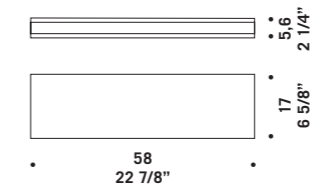

JAZZ A 58-17
2x55W 2G11
FSDH
fluorescente
fluorescent
alimentatore elettronico
portata massima 2 kg
electronic ballast
maximum capacity 4,40 lbs