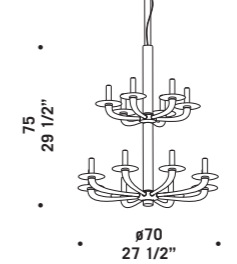

NATURAL K14
14 x max 60W G9
HSGST/C/UB
alogeno bispina
halogen bi-pin
14 x G9 LED
LED light bulb