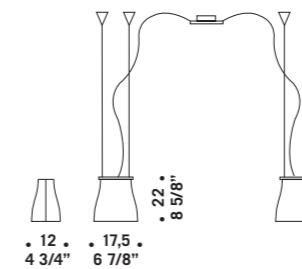

BELL S1D
1x77W E27
HSGSA/C/UB
alogeno chiara
clear halogen
cavo elettrico 200 cm
cables length 200 cm
1 x E27 LED
LED light bulb

BELL S2D
2x77W E27
HSGSA/C/UB
alogeno chiara
clear halogen
cavo elettrico 200 cm
cables length 200 cm
2 x E27 LED
LED light bulb