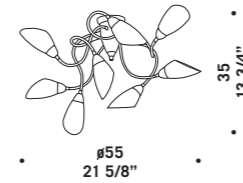

POLI PÒ P8/A8
8x40W E14
HSGSP/C/UB
alogeno chiara
clear halogen
8 x E14 LED
LED light bulb