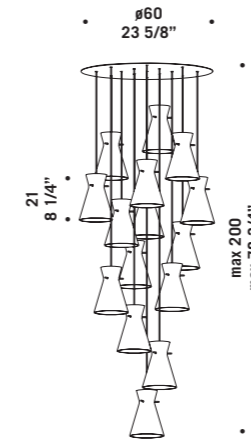

ROSONE MULTIPLA Ø60CM MEMORY P