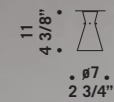

1 x E14 LED
LED light bulb

foro incasso \varnothing 4,5 cm
recessed hole \varnothing 4,5 cm

CE

IP 20

Memory

design Lucio de Majo

MEMORY XXS
Diffusore in vetro cristallo.
Montatura in metallo cromato.
Shade in clear glass.
Chromed metal fitting.