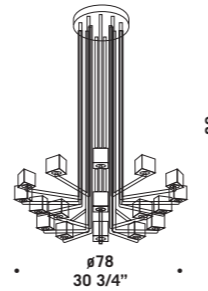

OTTO X OTTO K8+8
16x60W G9
HSGST/C/UB
alogeno bispina
halogen bi-pin
doppia accensione
double switch
16 x G9 LED
LED light bulb