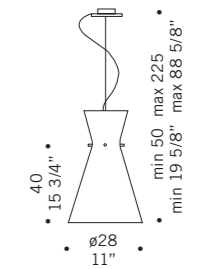

MEMORY BLACK&GOLD
1x77W E27
HSGSA/C/UB
alogeno chiara
clear halogen
1x150W E27
HAGST/C/UB
alogeno chiara
clear halogen
1x75W E27 PAR 30
HAGS/UB
1x30W E27
FBT
fluorescente *fluorescent*
1 x E27 LED
LED light bulb