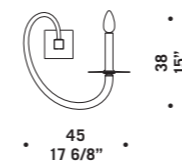

VIVACE A1
1 x max 46W E14
HSGST/C/UB
alogeno chiara
clear halogen
1 x E14 LED
LED light bulb