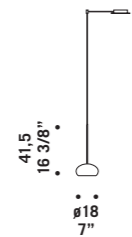

BOA S1D
1x60W G9
HSGST/C/UB
alogeno bispina
halogen bi-pin
cavo elettrico 300 cm
cables length 300 cm
1 x G9 LED
LED light bulb