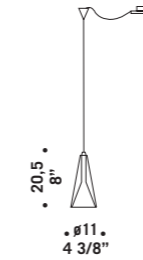

LOLLI S1D
1x33W G9
HSGST/C/UB
alogeno bispina
halogen bi-pin
cavo elettrico 200 cm
cables lenght 200 cm
1 x G9 LED
LED light bulb