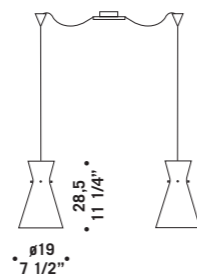

MEMORY S2GD
2x77W E27
HSGSA/C
alogeno chiara
clear halogen
2x75W E27-PAR 30
HAGS/UB
2x21W E27
FBT
fluorescente *fluorescent*
cavo elettrico 200 cm
cables lenght 200 cm
2 x E27 LED
LED light bulb