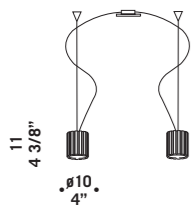

CHARLOTTE S2D
2x60W G9
HSGST/C/UB
alogeno bispina
halogen bi-pin
cavo elettrico 200 cm
cables length 200 cm
2 x G9 LED
LED light bulb