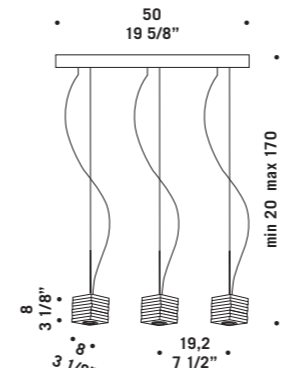

OTTO X OTTO S3L
3x33W G9
HSGST/C/UB
alogeno bispina
halogen bi-pin
3 x G9 LED
LED light bulb