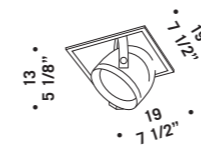

Spoke

design Luca Ferretto

SPOKE MINI
Diffusore in cristallo.
Montatura in metallo laccato nero con
profilo in alluminio.
Forcella in polimetilmetacrilato
(PMMA) trasparente.
*Diffuser in clear glass.
Metal black lacquered fitting with
aluminium profile.
Structure in transparent
polymethymethacrylate (PMMA).*

SPOKE MINI F1
1x100W G53
HMGS/UB
halospot 111
1 x G53 LED
LED light bulb

foro incasso 17x17 cm
profondità minima 10 cm
trasformatore escluso
*recessed hole 17x17 cm
min. depth 10 cm
transformer not included*