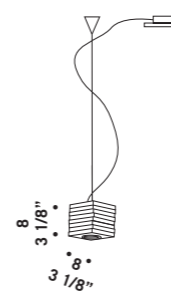

OTTO X OTTO S1D
1x33W G9
HSGST/C/UB
alogeno bispina
halogen bi-pin
cavo elettrico 200 cm
cables length 200 cm
1 x G9 LED
LED light bulb