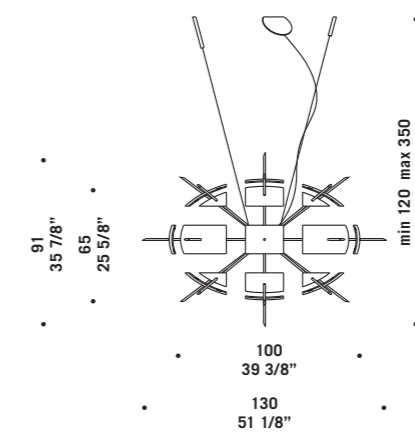

Diffusori in vetro cristallo extrachiaro.
Montatura in metallo cromato.
*Diffuser in extraclear glass.
Structure in chromed metal.*

ZABRISKIE POINT S

Zabriskie Point

design Denis Santachiara

ZABRISKIE POINT S
 10x20W-12V G4
 HSGST/UB
 alogena bispina
halogen bi-pin
 trasformatore elettronico
electronic transformer
 10 x G4 LED
LED light bulb