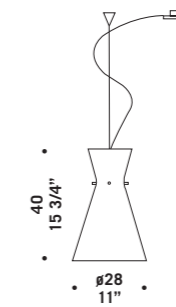

MEMORY SLD
1x77W E27
HSGSA/C/UB
alogeno chiara
clear halogen
1x150W E27
HSGST/C/UB
alogeno chiara
clear halogen
1x75W E27-PAR 30
HAGS/UB
1x30W E27
FBT
fluorescente *fluorescent*
cavo elettrico 200 cm
cables lenght 200 cm
1 x E27 LED
LED light bulb