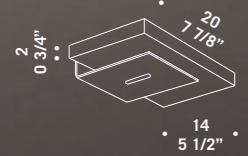

Tau

design Ufficio Stile de Majo

Lastra in cristallo extrachiaro.
Montatura in acciaio spazzolato.
Sheet in extraclear glass.
Brushed steel fitting.

TAU A
1x60W G9
HSGST/C/UB
alogeno bispina
halogen bi-pin