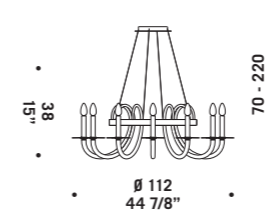

VIVACE K12
12 x max 46W E14
HSGST/C/UB
alogeno chiara
clear halogen
12 x E14 LED
LED light bulb