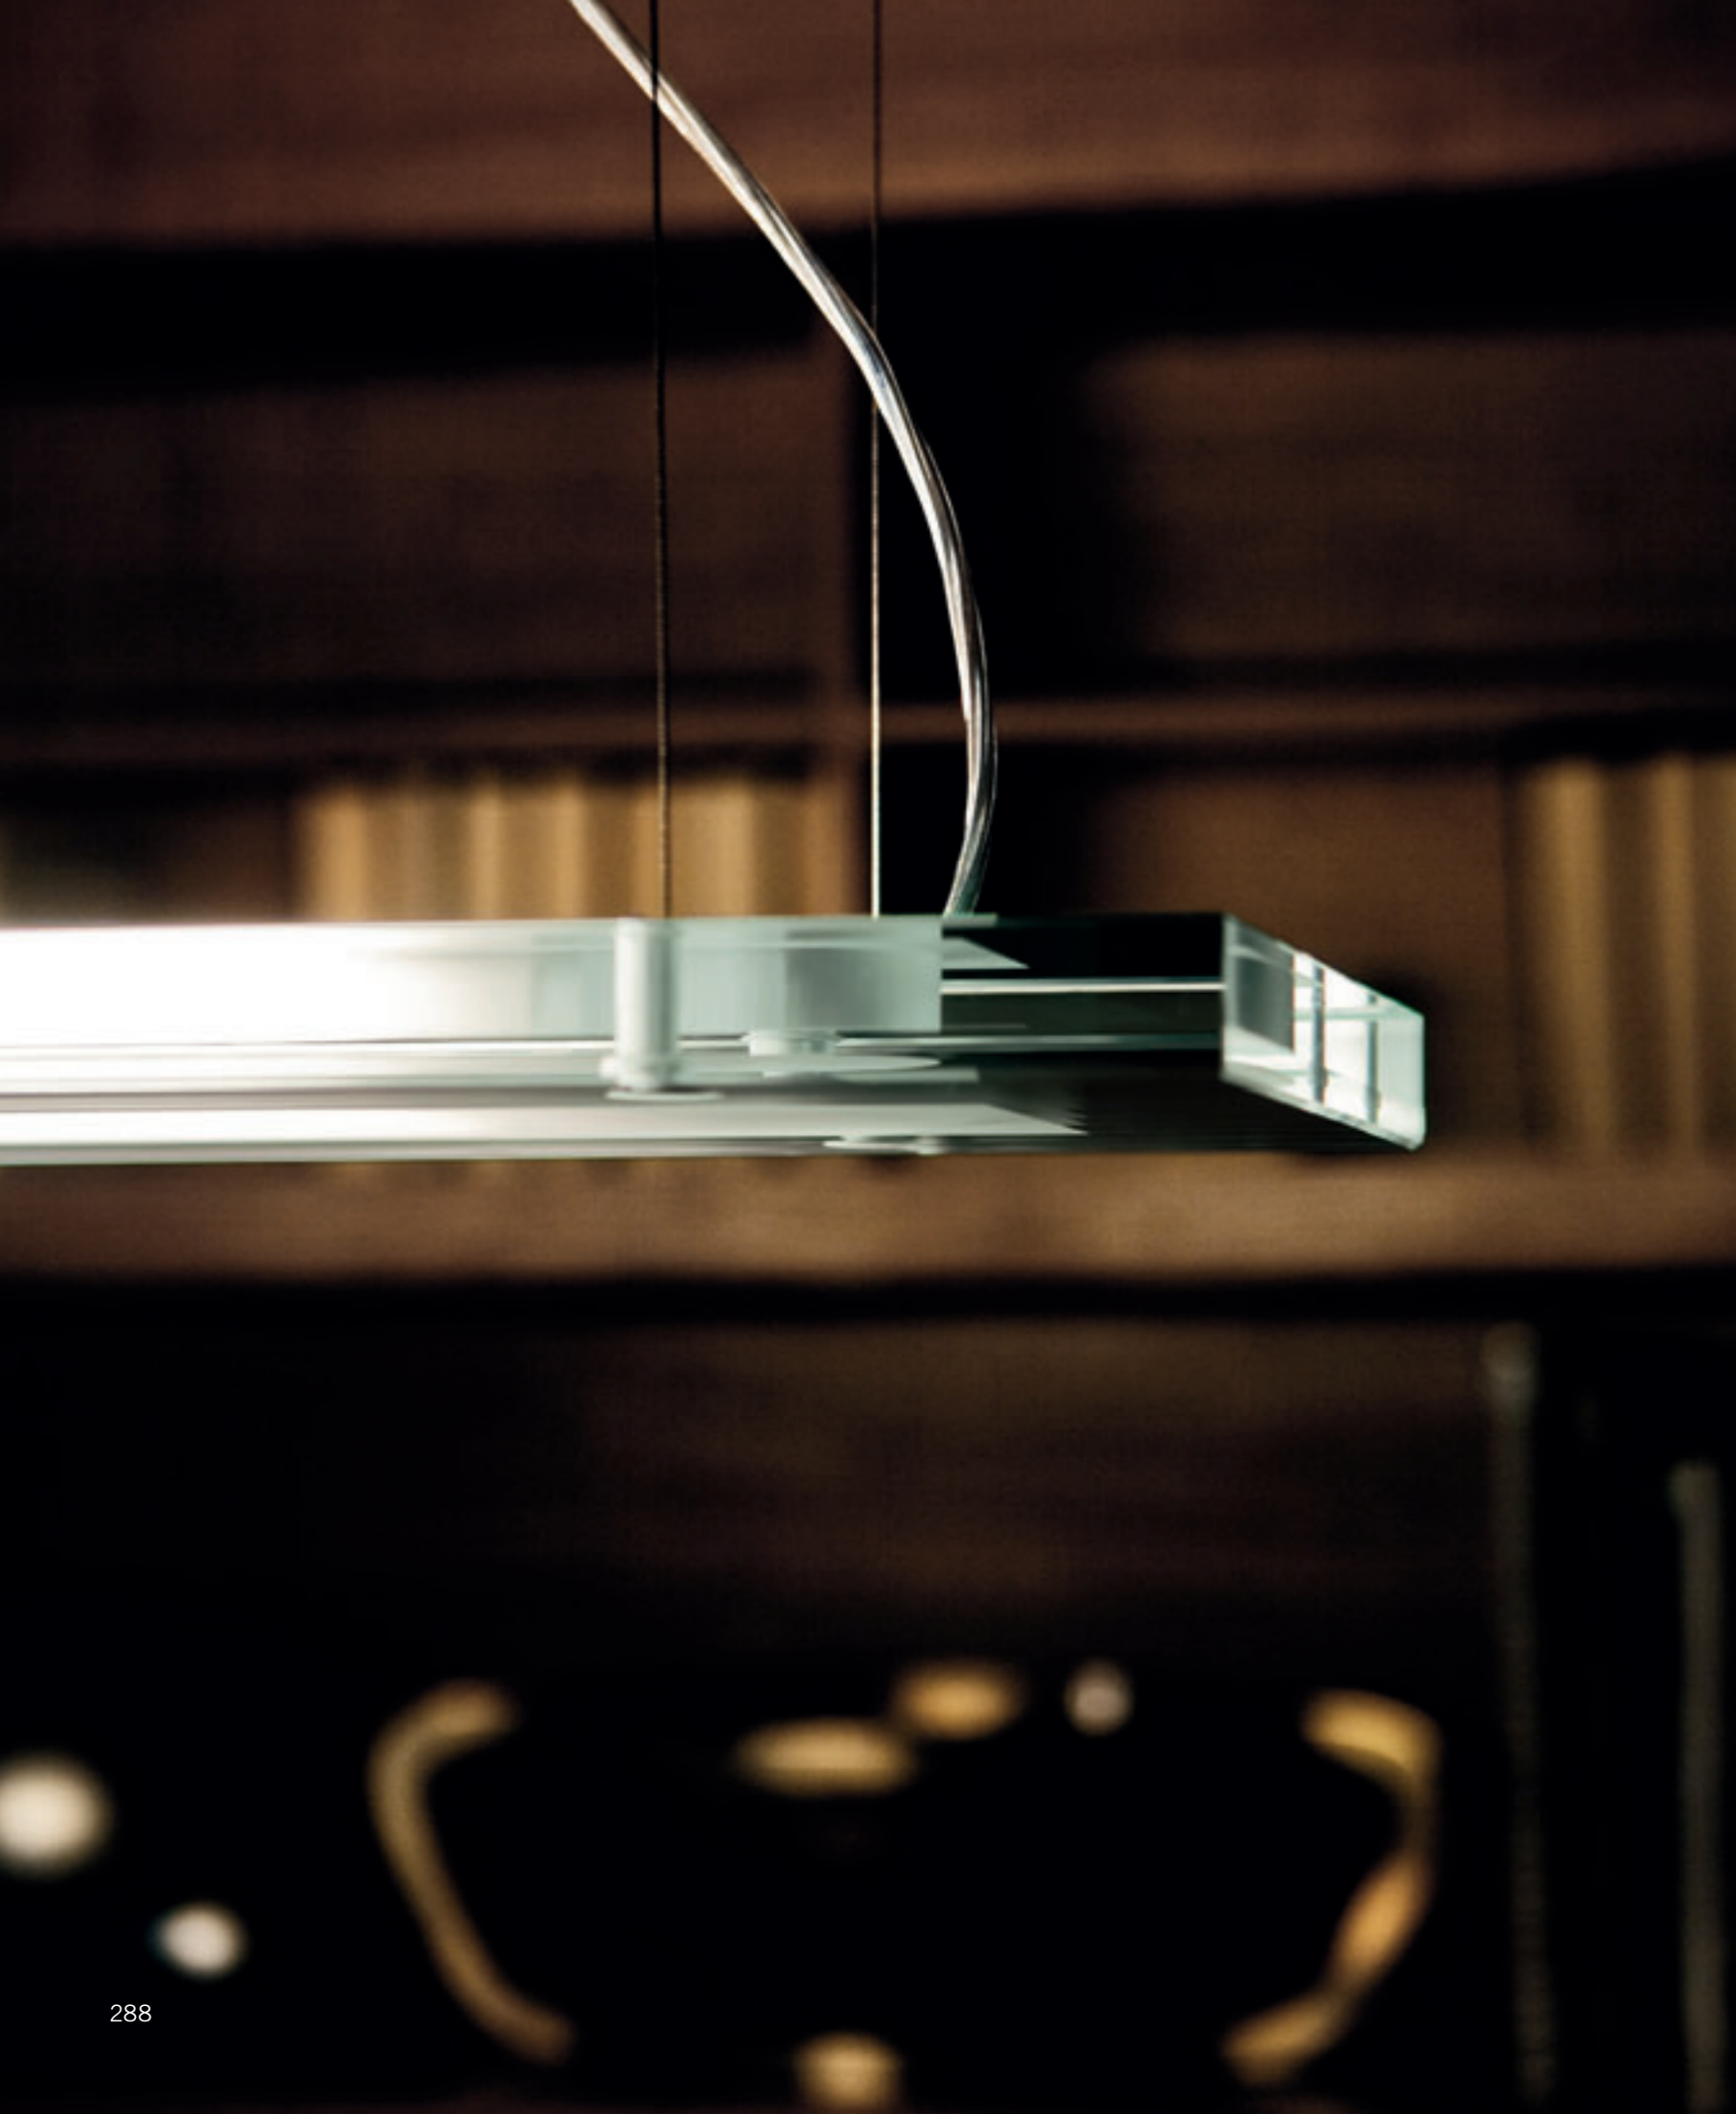

Plana Plus

design Ufficio Stile de Majo