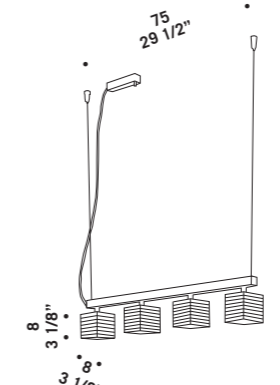

OTTO X OTTO S4L
4x33W G9
HSGST/C/UB
alogeno bispina
halogen bi-pin
4 x G9 LED
LED light bulb