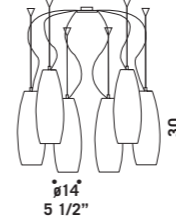

PERONI S14D6
6x77W E27
HSGSA/C/UB
alogeno chiara
clear halogen
6x50W E27 - PAR 20
HAGS/UB
6x24W E27
FBT
fluorescente fluorescent
cavo elettrico 200 cm
cables length 200 cm
6 x E27 LED
LED light bulb