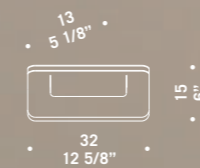

DAKOTA A-G9
2x60W G9
HSGST/C/UB
alogeno bispina
halogen bi-pin

DAKOTA A-LED
18W 10 VDC 900mA
1980lm
LED 3000 K
bianco caldo
warm white