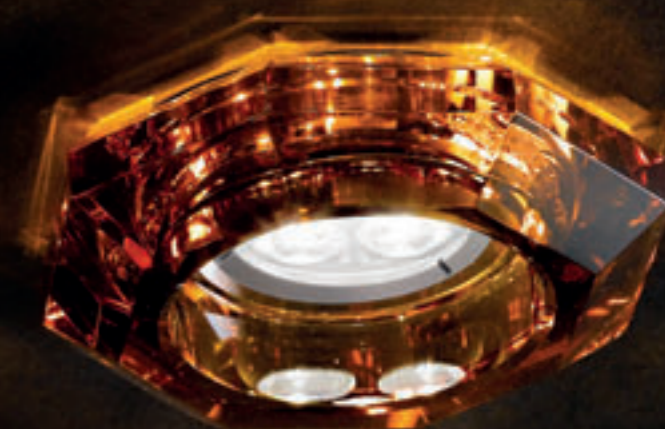

Adamas

design Ufficio Stile de Majo

Diffusore disponibile nei seguenti colori:
cristallo, ambra e ambrato.
*Shade available in the following colours:
clear, dark amber and light amber.*

ADAMAS F
1x50W GU10
HAGS/UB
alluminio *aluminium*
1 x GU10 LED
LED light bulb

CE

IP20

1x50W GU5,3
HAGS/UB
1 x GU5,3 LED
LED light bulb

CE

IP20

foro incasso $\varnothing$ 6,5 cm
profondità minima 12 cm con alogena
profondità minima 9 cm con LED
trasformatore escluso
*recessed hole $\varnothing$ 6,5 cm
min. depth 12 cm with halogen
min. depth 9 cm with LED
transformer not included*