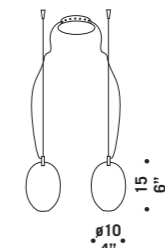

PRO•SECCO S2D
2x20W-12V G4
HSGST/UB
alogeno bispina
halogen bi-pin
cavo elettrico 200 cm
trasformatore elettronico
*cables lenght 200 cm
electronic transformer*