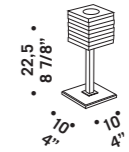

OTTO X OTTO T
1x60W G9
HSGST/C/UB
alogeno bispina
halogen bi-pin
1 x G9 LED
LED light bulb