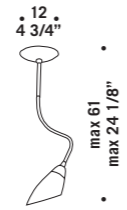

POLI PÒ F
1x40W E14
HSGSP/C/UB
alogeno chiara
clear halogen
1 x E14 LED
LED light bulb