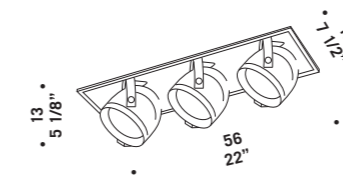

SPOKE MINI F3
3x100W G53
HMGS/UB
halospot 111
3 x G53 LED
LED light bulb

foro incasso 17x54 cm
profondità minima 10 cm
trasformatore escluso
*recessed hole 17x54 cm
min. depth 10 cm
transformer not included*