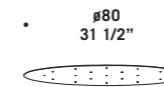

ROSONE MULTIPLØ Ø80CM
Multiple canopy Ø80cm
Max 19 vetri
Max 19 glass