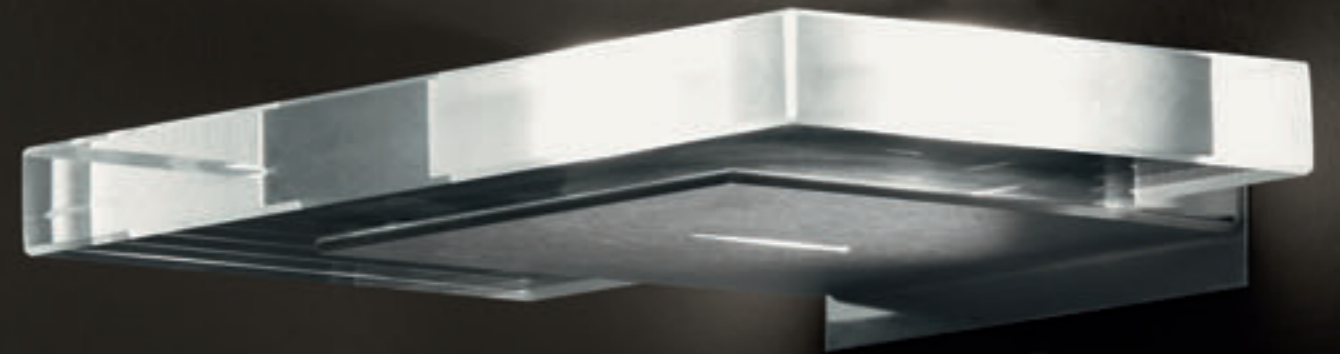

Tau

design Ufficio Stile de Majo

Lastra in cristallo extrachiaro.
Montatura in acciaio spazzolato.
Sheet in extraclear glass.
Brushed steel fitting.

TAU A
1x60W G9
HSGST/C/UB
alogeno bispina
halogen bi-pin