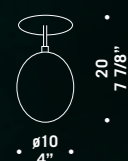

Pro•secco

design Oriano Favaretto

Diffusori in vetro borosilicato cristallo.
Montatura in metallo cromato.
*Shades in borosilicate glass.
Chromed metal fitting.*

PRO•SECCO F
1x20W-12V G4
HSGST/UB
alogeno bispina
halogen bi-pin
foro incasso \varnothing 7,5 cm
recess hole \varnothing 7,5 cm
transformer not included