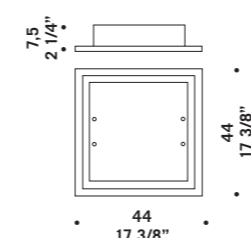

Quadra

design Ufficio Stile de Majo

QUADRA A/P 44
44E
4x18W 2G11
FSDH
fluorescente *fluorescent*
alimentatore elettronico
electronic ballast

QUADRA A/P 44
44 EMERGENZA E
4x18W 2G11
FSDH
fluorescente *fluorescent*
alimentatore elettronico
+ kit di emergenza
electronic ballast
+ *emergency control gear*

QUADRA S110
2x39W G5
FDH
fluorescente lineare T5
T5 linear fluorescent
alimentatore elettronico
electronic ballast

QUADRA S110 ED
2x39W G5
FDH
fluorescente lineare T5
T5 linear fluorescent
alimentatore elettronico
dimmerabile
electronic ballast
dimnable