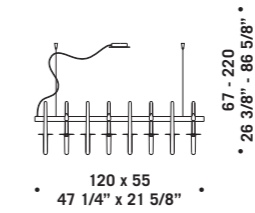

VIVACE K8

VIVACE K8
8 x max 46W E14
HSGST/C/UB
alogeno chiara
clear halogen
8 x E14 LED
LED light bulb