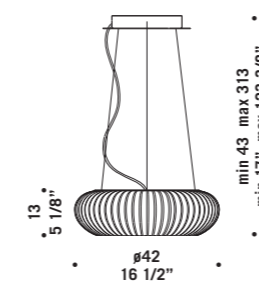

CANNETTATA S42
30W 30 VDC / 2700 lm
LED 3000 K
bianco caldo
warm white

CANNETTATA S42ED
30W 30VCD / 2700lm
LED 3000 K
bianco caldo
warm white
alimentatore elettronico
dimmerabile
electronic ballast
dimmmable

CANNETTATA S42 HALOGEN
1 x 120W R7s
HDG
alogen mm 75
halogen mm 75