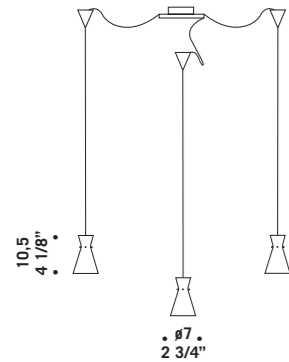

MEMORY XXS S3D
3x20W-12V G4
HSGST/UB
alogeno bispina
halogen bi-pin
trasformatore elettronico
cavo elettrico 200 cm
electronic transformer
cables length 200 cm