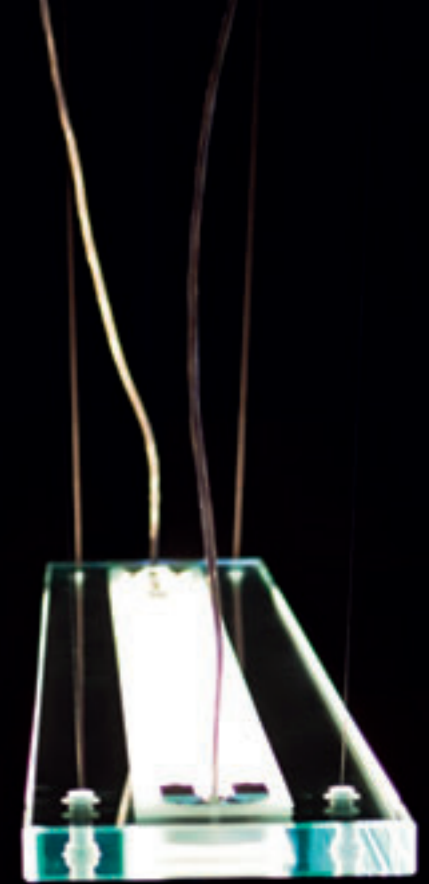

PLANA PLUS S110

PLANA PLUS S110
2x39W G5
FDH
fluorescente lineare T5
T5 linear fluorescent
alimentatore elettronico
electronic ballast

PLANA PLUS S110 ED
2x39W G5
FDH
fluorescente lineare T5
T5 linear fluorescent
alimentatore elettronico
dimmerabile
electronic ballast dimmable

PLANA PLUS S140
2x54W G5
FDH
fluorescente lineare T5
T5 linear fluorescent
alimentatore elettronico
electronic ballast

PLANA PLUS S140 ED
2x54W G5
FDH
fluorescente lineare T5
T5 linear fluorescent
alimentatore elettronico
dimmerabile
electronic ballast dimmable