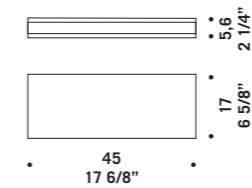

JAZZ A 45-17
2x36W 2G11
FSDH
fluorescente
fluorescent
alimentatore elettronico
portata massima 2 kg
electronic ballast
maximum capacity 4,40 lbs