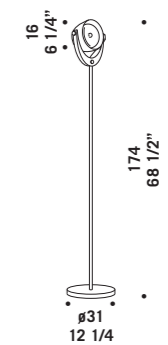

SPOKE R1 CEE
1x100W G53
HMGS/UB
halospot 111
trasformatore elettronico
con variatore
electronic transformer
with dimmer
1 x G53 LED
LED light bulb