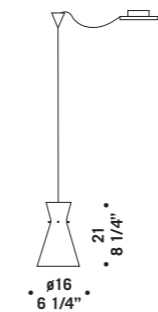

MEMORY S1PD
1x77W E27
HSGSA/C/UB
alogeno chiara
clear halogen
1x75W E27-PAR 30
HAGS/UB
cavo elettrico 200 cm
cables lenght 200 cm
1 x E27 LED
LED light bulb