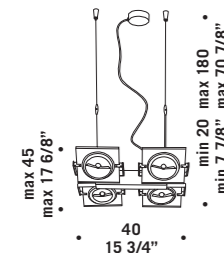

SAN SIRO S4
4x50W G53
HMGS/UB
halospot 111
trasformatore elettronico
dimmerabile
electronic transformer dimmable
4 x G53 LED
LED light bulb