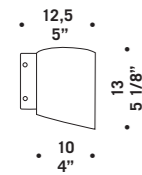

Blade

design Francesco Dei Rossi

Applique in alluminio satinato naturale,
con possibilità di regolazione
del fascio luminoso inferiore.

*Wall lamp either in natural satined
aluminium, possibility of regulation
of down light distribution.*

BLADE AO
1x60W G9
HSGST/C/UB
alogeno bispina
halogen bi-pin
1 x G9 LED
LED light bulb