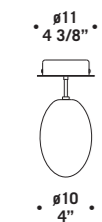

PRO•SECCO P1
1x20W-12V G4
HSGST/UB
alogeno bispina
halogen bi-pin
trasformatore elettr. dimmerabile
electronic transformer dimmable