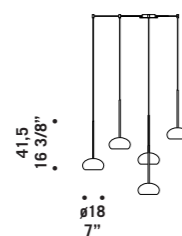

BOA S5D
5x60W G9
HSGST/C/UB
alogeno bispina
halogen bi-pin
cavo elettrico 300 cm
cables length 300 cm
5 x G9 LED
LED light bulb