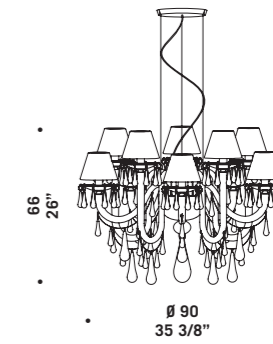

GOUTTE S10
10 x max 46W E14
HSGSB/C/UB
alogena chiara
clear halogen
10 x E14 LED
LED light bulb