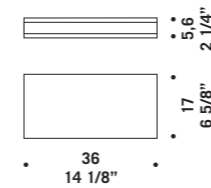

JAZZ A 36-17
2x24W 2G11
FSDH
fluorescente
fluorescent
alimentatore elettronico
portata massima 2 kg
electronic ballast
maximum capacity 4,40 lbs