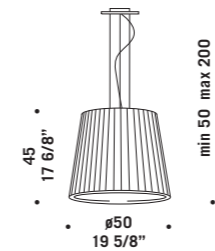

LUMÈ S2
LUMÈ S2WD
3x70W E27
HSGSG/C
alogeno Globolux chiara
clear halogen Globolux
3x77W E27
HSGSA/C/UB
alogeno chiara
clear halogen
3 x E27 LED
LED light bulb