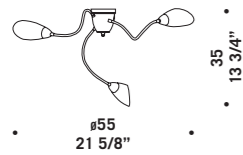

POLI PÒ P3/A3
3x40W E14
HSGSP/C/UB
alogeno chiara
clear halogen
3 x E14 LED
LED light bulb