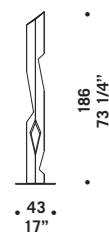

Bilbao

design Carlo Nason

Lampada da terra in HPL nero, placcato esterno alluminio lucido specchiato e interno bianco opaco.
Base in metallo laccato nero opaco (RAL 9005).
Floor lamp in black plated HPL - exterior in polished mirrored aluminium - interior matt white.
Base in matt-black lacquered metal (RAL 9005).

BILBAO R
1x100W E27 +
HSGST/C/UB
alogeno chiara
clear halogen
1x50W E27 PAR 20
HAGS/UB
con varialuce
with dimmer

CE

IP20