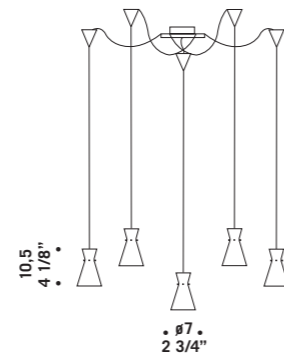

MEMORY XXS S5D
5x20W-12V G4
HSGST/UB
alogeno bispina
halogen bi-pin
trasformatore elettronico
cavo elettrico 200 cm
electronic transformer
cables length 200 cm

ROSONE MULTIPLA Ø60CM
Multiple canopy Ø60cm
Max 15 vetri
Max 15 glass

ROSONE MULTIPLA Ø80CM
Multiple canopy Ø80cm
Max 19 vetri
Max 19 glass