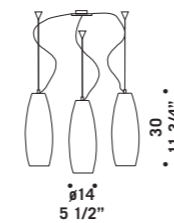

PERONI S14D3
3x77W E27
HSGSA/C/UB
alogeno chiara
clear halogen
3x50W E27 - PAR 20
HAGS/UB
3x24W E27
FBT
fluorescente fluorescent
cavo elettrico 200 cm
cables length 200 cm
3 x E27 LED
LED light bulb