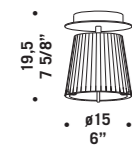

LUMÈ PO
LUMÈ POWD
1x46W E14
HSGSP/C/UB
alogeno chiara
clear halogen
1 x E14 LED
LED light bulb