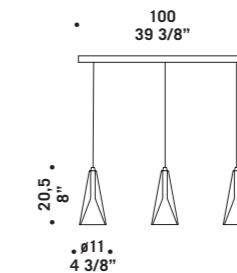

LOLLI S3L
3x33W G9
HSGST/C/UB
alogeno bispina
halogen bi-pin
3 x G9 LED
LED light bulb