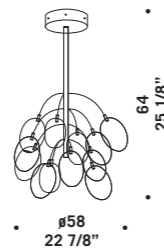

PRO•SECCO K13
13x20W-12V G4
HSGST/UB
alogeno bispina
halogen bi-pin
trasformatore magnetico
magnetic transformer