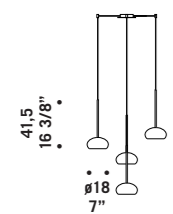

BOA S4D
4x60W G9
HSGST/C/UB
alogeno bispina
halogen bi-pin
cavo elettrico 300 cm
cables length 300 cm
4 x G9 LED
LED light bulb