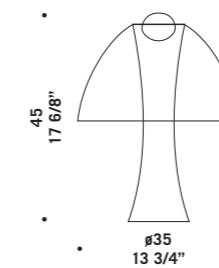

OXYGENE TO
1x100W E27
IAA/S
cupola argentata
decor silver sphere
1x77W E27
HSGSA/C/UB
alogena chiara
clear halogen

CE
⊕
IP 20