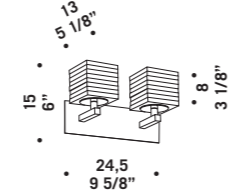

OTTO X OTTO L

OTTO X OTTO T

Otto x Otto

design Francesco Dei Rossi

OTTO X OTTO A
1x33/60W G9
HSGST/C/UB
alogeno bispina
halogen bi-pin
1 x G9 LED
LED light bulb

OTTO X OTTO A2
2x33/60W G9
HSGST/C/UB
alogeno bispina
halogen bi-pin
2 x G9 LED
LED light bulb