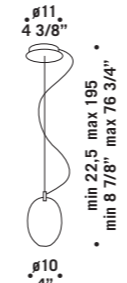

PRO•SECCO S1
1x20W-12V G4
HSGST/UB
alogeno bispina
halogen bi-pin
trasformatore elettronico
electronic transformer