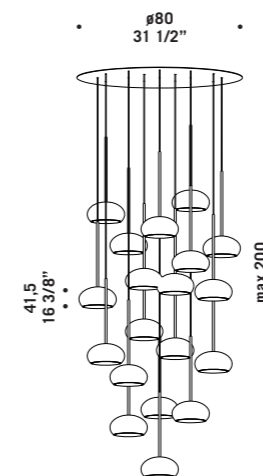

ROSONE MULTIPLO Ø80CM
Multiple canopy Ø80cm
Max 19 vetri
Max 19 glass

**BOA CADUTA
BOA LIGHTDROP**
1x60W G9
HSGST/C/UB
alogeno bispina
halogen bi-pin
1 x G9 LED
LED light bulb

**ROSONE MULTIPLO
Ø60CM BOA**