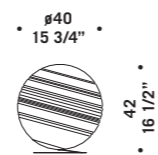

STRATOSFERA T40
1x150W E27
HSGST/C/UB
alogeno chiara
clear halogen
1x116W E27
HSGSA/C/UB
alogeno chiara
clear halogen
1x30W E27
FBT
fluorescente *fluorescent*
1 x E27 LED
LED light bulb