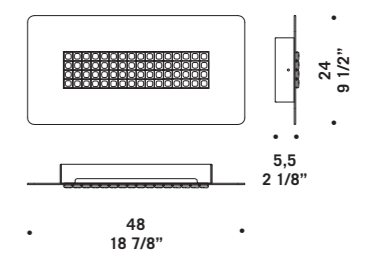

ROMA A/P 36-20
19W 2000lm
LED 2700K CRI90

CE
IP20

ROMA A/P 48-24
25W 2700lm
LED 2700K CRI90

CE
IP20

ROMA A/P 4,5-24,5
13W 1350lm
LED 2700K CRI90

CE
IP20

ROMA A/P 4,5-48,5
26W 2700lm
LED 2700K CRI90

CE
IP20