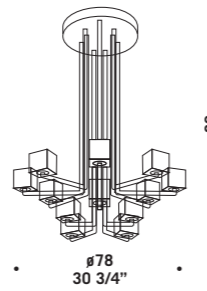

OTTO X OTTO K4+8
12x60W G9
HSGST/C/UB
alogeno bispina
halogen bi-pin
doppia accensione
double switch
12 x G9 LED
LED light bulb