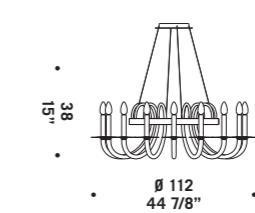

VIVACE K16
16 x max 46W E14
HSGST/C/UB
alogeno chiara
clear halogen
16 x E14 LED
LED light bulb