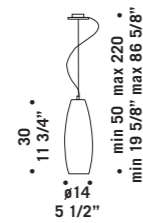

PERONI S14
1x77W E27
HSGSA/C/UB
alogeno chiara
clear halogen
1x50W E27 - PAR 20
HAGS/UB
1x24W E27
FBT
fluorescente fluorescent
1 x E27 LED
LED light bulb