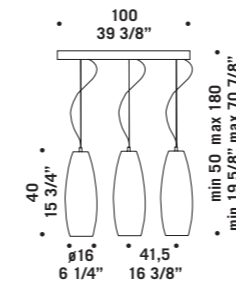

PERONI S16L
3x77W E27
HSGSA/C/UB
alogeno chiara
clear halogen
3x75W E27 - PAR 30
HAGS/UB
3x24W E27
FBT
fluorescente fluorescent
3 x E27 LED
LED light bulb