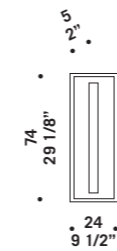

RIGA A0/PO
2x24W G5
FDH
fluorescente lineare T5
T5 linear fluorescent
alimentatore elettronico
electronic ballast

RIGA A0/PO ED
2x24W G5
FDH
fluorescente lineare T5
T5 linear fluorescent
alimentatore elettronico
dimmerabile
electronic ballast
dimnable