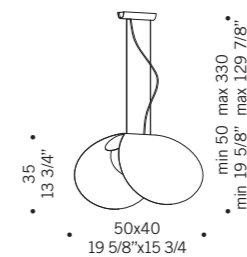

MIA S LED
48W 240Vac / 3900lm
LED 3000 K
bianco caldo
warm white

MIA S
1x160W R7s
HDG
alogena lineare 114 mm
halogen linear 114 mm