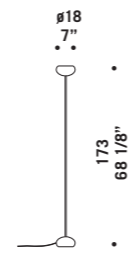

BOA R
1x160W R7s
HDG
alogeno lineare 114 mm
halogen linear 114 mm
con variatore
with dimmer