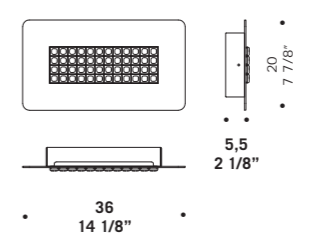

ROMA A/P 36-20
19W 2000lm
LED 2700K CRI90

CE
IP20

ROMA A/P 48-24
25W 2700lm
LED 2700K CRI90

CE
IP20

ROMA A/P 4,5-24,5
13W 1350lm
LED 2700K CRI90

CE
IP20

ROMA A/P 4,5-48,5
26W 2700lm
LED 2700K CRI90

CE
IP20