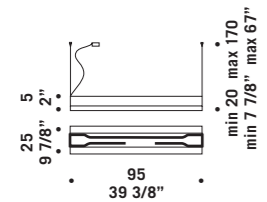

Linear 2

design Ufficio Stile de Majo

Lastra in cristallo extrachiaro con fascia sabbata.
Montatura in metallo laccato grigio artico (RAL 9006) con particolari cromati.
*Sheet in extraclear glass with frosted band.
Artic-grey lacquered (RAL 9006) fitting
with chromed details.*

LINEAR 2 S95 CE
2x39W G5
FDH
fluorescente lineare T5
T5 linear fluorescent
alimentatore elettronico
electronic ballast

LINEAR 2 S95 ED CE
2x39W G5
FDH
fluorescente lineare T5
T5 linear fluorescent
alimentatore elettronico
dimmerabile
electronic ballast dimmable