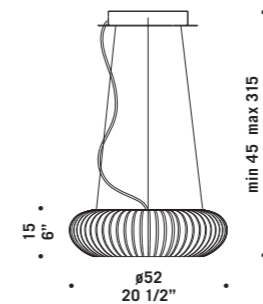

CANNETTATA S52
60W 30 VDC / 5400 lm
LED 3000 K
bianco caldo
warm white

CANNETTATA S52ED
60W 30VCD / 5400lm
LED 3000 K
bianco caldo
warm white
alimentatore elettronico
dimmerabile
electronic ballast
dimmmable

CANNETTATA S52 HALOGEN
1 x 160W R7s
HDG
alogen mm 114
halogen mm 114