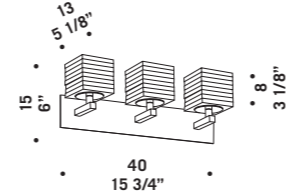

OTTO X OTTO L

OTTO X OTTO T

Otto x Otto

design Francesco Dei Rossi

OTTO X OTTO A
1x33/60W G9
HSGST/C/UB
alogeno bispina
halogen bi-pin
1 x G9 LED
LED light bulb

OTTO X OTTO A2
2x33/60W G9
HSGST/C/UB
alogeno bispina
halogen bi-pin
2 x G9 LED
LED light bulb