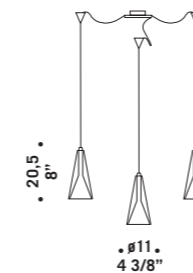

LOLLI S3D
3x33W G9
HSGST/C/UB
alogeno bispina
halogen bi-pin
cavo elettrico 200 cm
cables lenght 200 cm
3 x G9 LED
LED light bulb