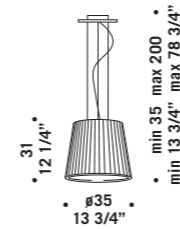

LUMÈ S1
LUMÈ S1WD
1x70W E27
HSGSG/C
alogeno Globolux chiara
clear halogen Globolux
1x77W E27
HSGSA/C/UB
alogeno chiara
clear halogen
1 x E27 LED
LED light bulb