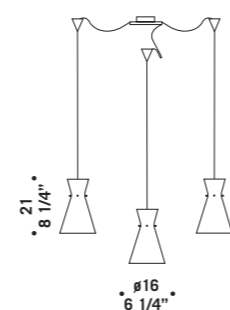

MEMORY S3PD
3x77W E27
HSGSA/C
alogeno chiara
clear halogen
3x75W E27-PAR 30
HAGS/UB
cavo elettrico 200 cm
cables lenght 200 cm
3 x E27 LED
LED light bulb