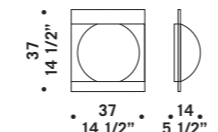

PERLAGE A/P
1x77W E27
HSGSA/C/UB
alogena chiara
clear halogen

1x18W G24d-2
FSQ
fluorescente
fluorescent

1 x E27 LED
LED light bulb