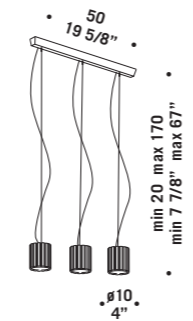

CHARLOTTE S3L
3x60W G9
HSGST/C/UB
alogeno bispina
halogen bi-pin
3 x G9 LED
LED light bulb