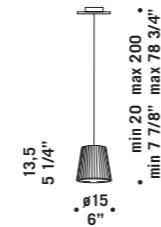

LUMÈ SO
LUMÈ SOWD
1x46W E14
HSGSP/C/UB
alogeno chiara
clear halogen
1 x E14 LED
LED light bulb