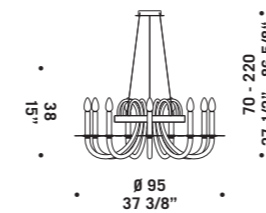

VIVACE K9
9 x max 46W E14
HSGST/C/UB
alogeno chiara
clear halogen
9 x E14 LED
LED light bulb