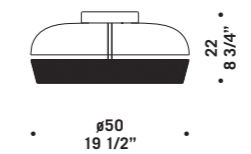

DOME S38
19W 1950lm
LED 2700K CRI90

DOME S38-45
19W 1950lm
LED 2700K CRI90

DOME S50
27W 2520lm
LED 2700K CRI90

DOME P38
19W 1950lm
LED 2700K CRI90

DOME P50
27W 2520lm
LED 2700K CRI90

DOME A26
12,5W 1260lm
LED 2700K CRI90