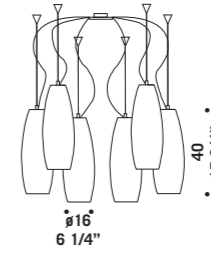

PERONI S16D6
6x77W E27
HSGSA/C/UB
alogeno chiara
clear halogen
6x75W E27 - PAR 30
HAGS/UB
6x24W E27
FBT
fluorescente fluorescent
cavo elettrico 200 cm
cables length 200 cm
6 x E27 LED
LED light bulb