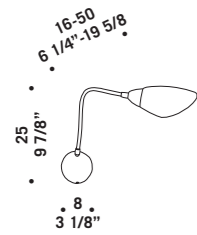

Poli pò

design Oriano Favaretto

POLI PÒ A1
1x40W E14
HSGSP/C/UB
alogeno chiara
clear halogen
1 x E14 LED
LED light bulb