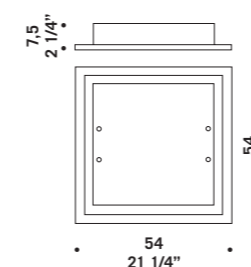

QUADRA A/P 54
54E
4x36W 2G11
FSDH
fluorescente *fluorescent*
alimentatore elettronico
electronic ballast

QUADRA A/P 54
54ED
4x36W 2G11
FSDH
fluorescente *fluorescent*
alimentatore elettronico
dimmerabile
electronic ballast
dimnable

QUADRA A/P 54
54 EMERGENZA E
4x36W 2G11
FSDH
fluorescente *fluorescent*
alimentatore elettronico
+ kit di emergenza
electronic ballast
+ *emergency control gear*