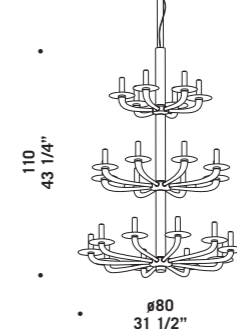

NATURAL K24
24 x max 60W G9
HSGST/C/UB
alogeno bispina
halogen bi-pin
24 x G9 LED
LED light bulb