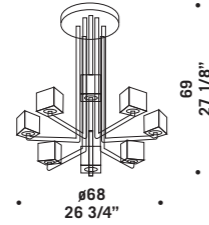

OTTO X OTTO K8
8x60W G9
HSGST/C/UB
alogeno bispina
halogen bi-pin
doppia accensione
double switch
8 x G9 LED
LED light bulb