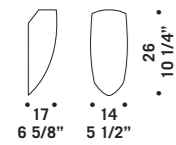

PERONI A1
1x77W E27
HSGSA/C/UB
alogeno chiara
clear halogen
1x14W E27
FBT
fluorescente fluorescent
1 x E27 LED
LED light bulb