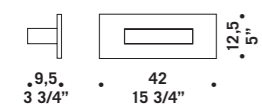

Righetta

design Ufficio Stile de Majo

Lastra in cristallo extrachiaro
con fascia sabbiata.
Montatura in metallo nichel spazzolato.
*Sheet in extraclear glass with frosted
band. Brushed nickel metal fitting.*

RIGHETTA A42
1x120W R7s
HDG
alogeno lineare 114 mm
halogen linear 114 mm

CE

IP40

ADA