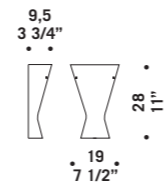

MEMORY A1
1x120W R7s
HDG
alogeno lineare 75 mm
halogen linear 75 mm