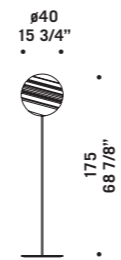

STRATOSFERA R40
1x150W E27
HSGST/C/UB
alogeno chiara
clear halogen
1x116W E27
HSGSA/C/UB
alogeno chiara
clear halogen
1x30W E27
FBT
fluorescente *fluorescent*
1 x E27 LED
LED light bulb