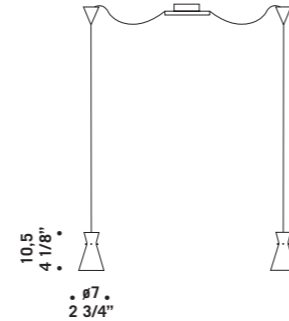

MEMORY XXS S2D
2x20W-12V G4
HSGST/UB
alogeno bispina
halogen bi-pin
trasformatore elettronico
cavo elettrico 200 cm
electronic transformer
cables length 200 cm