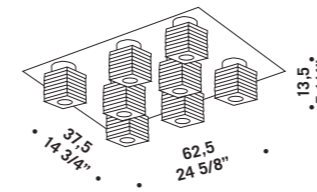

OTTO X OTTO P8
8x33W G9
HSGST/C/UB
alogeno bispina
halogen bi-pin
8 x G9 LED
LED light bulb