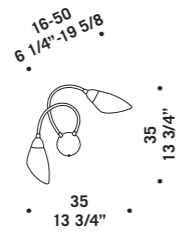

POLI PÒ A2
2x40W E14
HSGSP/C/UB
alogeno chiara
clear halogen
2 x E14 LED
LED light bulb