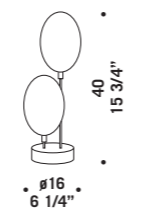

PRO•SECCO T2
2x20W-12V G4
HSGST/UB
alogeno bispina
halogen bi-pin
trasformatore elettronico
electronic transformer