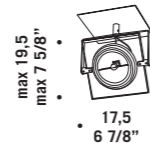

SAN SIRO F
1x100W G53
HMGS/UB
halospot 111
foro incasso $\varnothing$ 9 cm
profondità minima 5 cm
trasformatore escluso
*recess hole $\varnothing$ 9 cm
min. depth of recessed hole 5 cm
transformer not included*
1 x G53 LED
LED light bulb