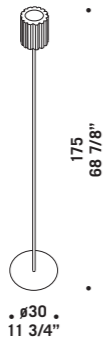

CHARLOTTE R1
1x60W G9
HSGST/C/UB
alogeno bispina
halogen bi-pin
con variatore
with dimmer