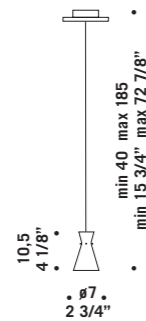

Memory

design Lucio de Majo

MEMORY XXS F
1x20W-12V G4
HSGST/UB
alogeno bispina
halogen bi-pin
foro incasso $\varnothing$ 4,5 cm
profondità minima 5 cm
trasformatore escluso
recessed hole $\varnothing$ 4,5 cm
min. depth 5 cm
transformer not included

MEMORY XXS S1
1x20W-12V G4
HSGST/UB
alogeno bispina
halogen bi-pin
trasformatore elettronico
electronic transformer