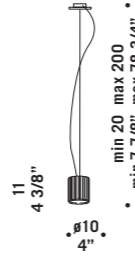

CHARLOTTE S1
1x60W G9
HSGST/C/UB
alogeno bispina
halogen bi-pin
1 x G9 LED
LED light bulb