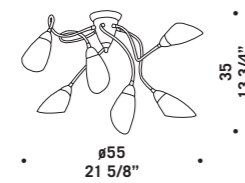

POLI PÒ P6/A6
6x40W E14
HSGSP/C/UB
alogeno chiara
clear halogen
6 x E14 LED
LED light bulb