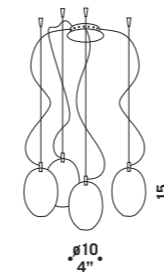

PRO•SECCO S4D
4x20W-12V G4
HSGST/UB
alogeno bispina
halogen bi-pin
cavo elettrico 200 cm
trasformatore elettronico
*cables lenght 200 cm
electronic transformer*