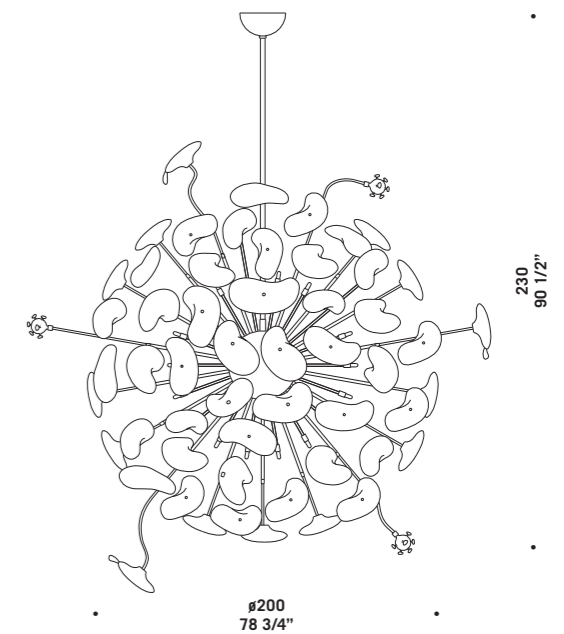

COSMOSPORA K14

COSMOSPORA K47

COSMOSPORA A8/P8

Cosmospora

design Maria Grazia Rosin

COSMOSPORA A8/P8
 8 x max 33W G9
 HSGST/C/UB
 alogena bispina
 halogen bi-pin
 8 x G9 LED
 LED light bulb

COSMOSPORA K14
 14 x max 33W G9
 HSGST/C/UB
 alogena bispina
 halogen bi-pin
 14 x G9 LED
 LED light bulb