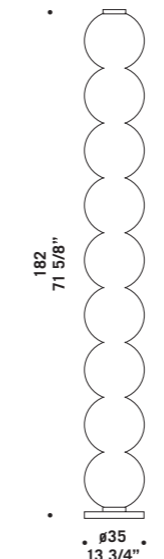

PERLAGE R9
8x46W E14 +
HSGSB/C/UB
alogena chiara
clear halogen
1x50W E27 - PAR 20
HAGS/UB

doppia accensione
con un variatore
*double switch
with one dimmer*