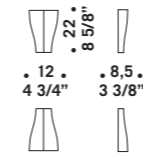

Bell

design Francesco Dei Rossi

BELL A0
2x60W G9
HSGST/C/UB
alogeno bispina
halogen bi-pin
2 x G9 LED
LED light bulb