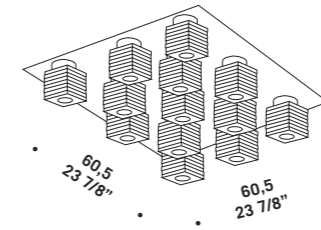

OTTO X OTTO P13
13x33W G9
HSGST/C/UB
alogeno bispina
halogen bi-pin
13 x G9 LED
LED light bulb