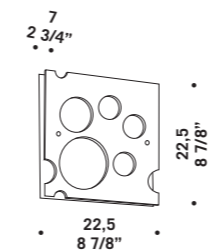

CHEESE AP5
5x20W-12V G4
HSGST/UB
alogeno bispina
halogen bi-pin
trasformatore elettronico
electronic transformer