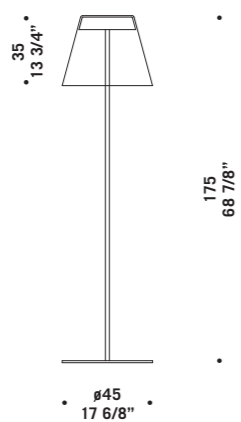

DIAPHANÈS R45
35W 3500lm +
LED 2700K CRI90

9W 900lm
LED 2700K
con varialuce
with dimmer