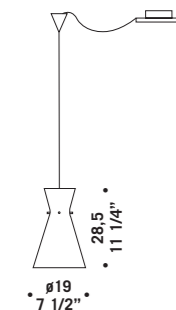

MEMORY S1GD
1x77W E27
HSGSA/C/UB
alogeno chiara
clear halogen
1x75W E27-PAR 30
HAGS/UB
1x21W E27
FBT
fluorescente *fluorescent*
cavo elettrico 200 cm
cables lenght 200 cm
1 x E27 LED
LED light bulb