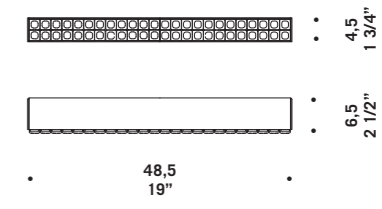

ROMA A/P 36-20
19W 2000lm
LED 2700K CRI90

CE
IP20

ROMA A/P 48-24
25W 2700lm
LED 2700K CRI90

CE
IP20

ROMA A/P 4,5-24,5
13W 1350lm
LED 2700K CRI90

CE
IP20

ROMA A/P 4,5-48,5
26W 2700lm
LED 2700K CRI90

CE
IP20