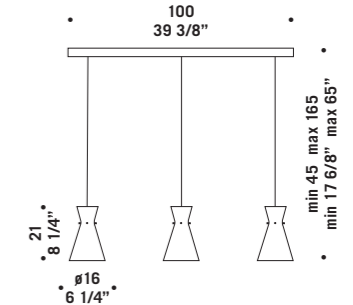

MEMORY S3PL
3x77W E27
HSGSA/C/UB
alogeno chiara
clear halogen
3x75W E27-PAR 30
HAGS/UB
3 x E27 LED
LED light bulb

MEMORY R1
1x77W E27
HSGSA/C/UB
alogeno chiara
clear halogen
1x150W E27
HSGST/C/UB
alogeno chiara
clear halogen
1x75W E27-PAR 30
HAGS/UB
base in cristallo extrachiaro
con varialuce
*base in extraclear glass
with dimmer*