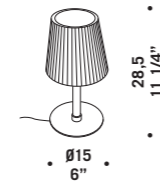

LUMÈ S2DM

Lumè

design Nicola Grandesso

LUMÈ A2
LUMÈ A2WD
2x46W E14
HSGSP/C/UB
alogeno chiara
clear halogen
2 x E14 LED
LED light bulb

LUMÈ A3
LUMÈ A3WD
3x46W E14
HSGSP/C/UB
alogeno chiara
clear halogen
3 x E14 LED
LED light bulb