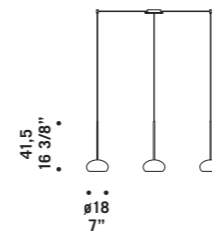

BOA S3D
3x60W G9
HSGST/C/UB
alogeno bispina
halogen bi-pin
cavo elettrico 300 cm
cables length 300 cm
3 x G9 LED
LED light bulb