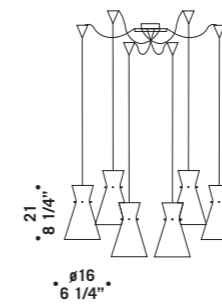

MEMORY S6PD
6x77W E27
HSGSA/C/UB
alogeno chiara
clear halogen
6x75W E27-PAR 30
HAGS/UB
cavo elettrico 200 cm
cables lenght 200 cm
6 x E27 LED
LED light bulb