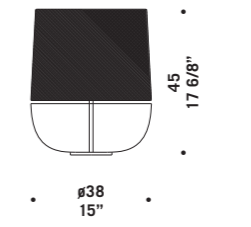

DOME T38
19W 1950lm
LED 2700K CRI90