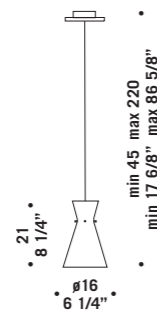

MEMORY S1P
1x77W E27
HSGSA/C/UB
alogeno chiara
clear halogen
1x75W E27-PAR 30
HAGS/UB
1 x E27 LED
LED light bulb