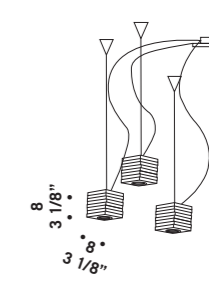

OTTO X OTTO S6D
6x33W G9
HSGST/C/UB
alogeno bispina
halogen bi-pin
cavo elettrico 200 cm
cables length 200 cm
6 x G9 LED
LED light bulb