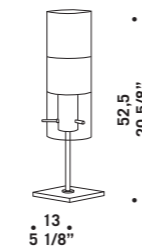

XXILO T
1x77W E27
HSGSA/C/UB
alogeno chiara
clear halogen
1x150W E27
HSGST/C/UB
alogeno chiara
clear halogen
1x24W E27
FBT
fluorescente *fluorescent*
1 x E27 LED
LED light bulb