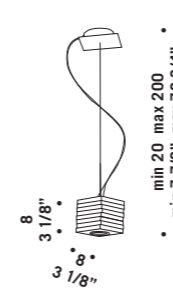

OTTO X OTTO S1
1x33W G9
HSGST/C/UB
alogeno bispina
halogen bi-pin
1 x G9 LED
LED light bulb