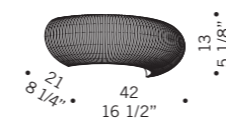

Cannettata

design Massimo Iosa Ghini

CANNETTATA A42
16W 240Vac / 1300lm
LED 3000 K
bianco caldo
warm white