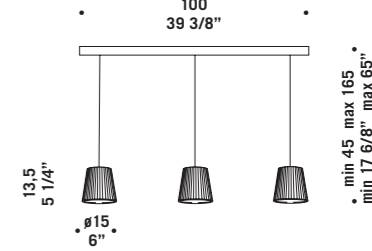

LUMÈ S3L
LUMÈ S3LWD
3x46W E14
HSGSP/C/UB
alogeno chiara
clear halogen
3 x E14 LED
LED light bulb