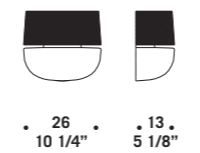

DOME S38
19W 1950lm
LED 2700K CRI90

DOME S38-45
19W 1950lm
LED 2700K CRI90

DOME S50
27W 2520lm
LED 2700K CRI90

DOME P38
19W 1950lm
LED 2700K CRI90

DOME P50
27W 2520lm
LED 2700K CRI90

DOME A26
12,5W 1260lm
LED 2700K CRI90