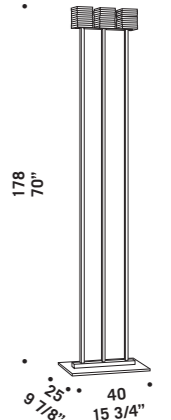

OTTO X OTTO R3
3x60W G9
HSGST/C/UB
alogeno bispina
halogen bi-pin
3 x G9 LED
LED light bulb