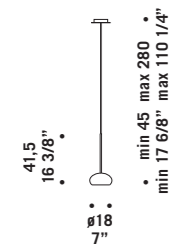

Boa

design Oriano Favaretto

BOA S
1x60W G9
HSGST/C/UB
alogeno bispina
halogen bi-pin
1 x G9 LED
LED light bulb