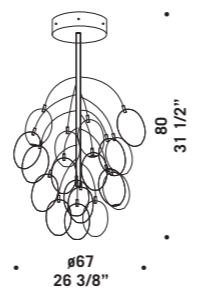

PRO•SECCO K19
19x20W-12V G4
HSGST/UB
alogeno bispina
halogen bi-pin
trasformatore magnetico
magnetic transformer