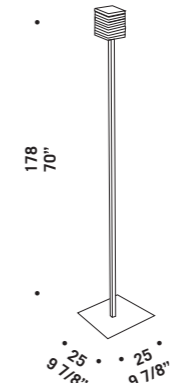

OTTO X OTTO R1
1x60W G9
HSGST/C/UB
alogeno bispina
halogen bi-pin
1 x G9 LED
LED light bulb