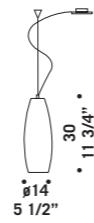

PERONI S14D
1x77W E27
HSGSA/C/UB
alogeno chiara
clear halogen
1x50W E27 - PAR 20
HAGS/UB
1x24W E27
FBT
fluorescente fluorescent
cavo elettrico 200 cm
cables length 200 cm
1 x E27 LED
LED light bulb