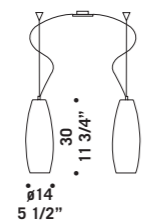

PERONI S14D2
2x77W E27
HSGSA/C/UB
alogeno chiara
clear halogen
2x50W E27 - PAR 20
HAGS/UB
2x24W E27
FBT
fluorescente fluorescent
cavo elettrico 200 cm
cables length 200 cm
2 x E27 LED
LED light bulb