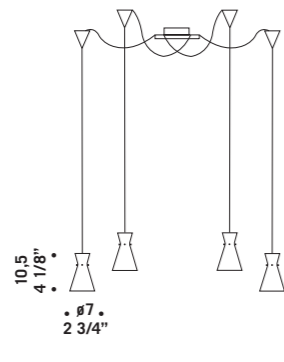

MEMORY XXS S4D
4x20W-12V G4
HSGST/UB
alogeno bispina
halogen bi-pin
trasformatore elettronico
cavo elettrico 200 cm
electronic transformer
cables length 200 cm