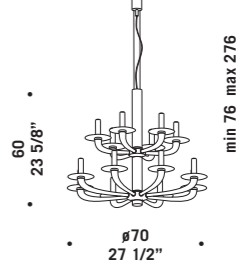

NATURAL KP14
14 x max 60W G9
HSGST/C/UB
alogeno bispina
halogen bi-pin
14 x G9 LED
LED light bulb