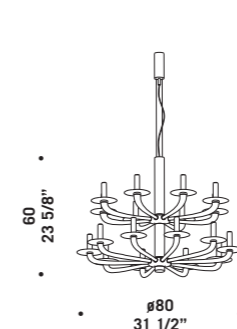

NATURAL KP18
18 x max 60W G9
HSGST/C/UB
alogeno bispina
halogen bi-pin
18 x G9 LED
LED light bulb