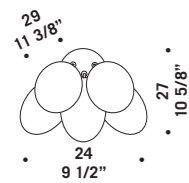

Pro•secco

design Oriano Favaretto

PRO•SECCO A5
5x20W-12V G4
HSGST/UB
alogeno bispina
halogen bi-pin
trasformatore elettronico
electronic transformer