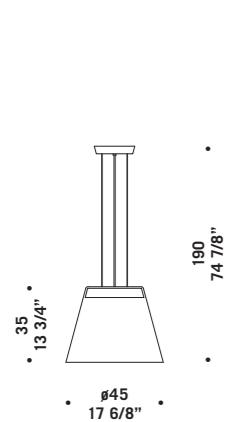

DIAPHANÈS S30

DIAPHANÈS S45

Diaphanès

design Valerio Cometti

Diaphanès

design Valerio Cometti

DIAPHANÈS S30
25W 2500lm +
LED 2700K CRI90

6W 600lm
LED 2700K