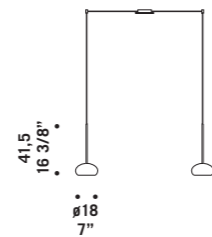

BOA S2D
2x60W G9
HSGST/C/UB
alogeno bispina
halogen bi-pin
cavo elettrico 300 cm
cables length 300 cm
2 x G9 LED
LED light bulb