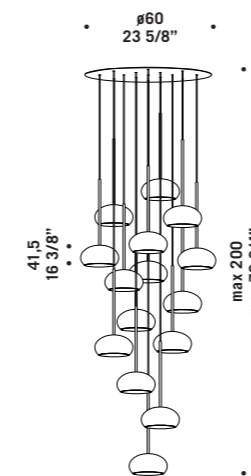

ROSONE MULTIPLO Ø80CM
Multiple canopy Ø80cm
Max 19 vetri
Max 19 glass

**BOA CADUTA
BOA LIGHTDROP**
1x60W G9
HSGST/C/UB
alogeno bispina
halogen bi-pin
1 x G9 LED
LED light bulb

**ROSONE MULTIPLO
Ø60CM BOA**