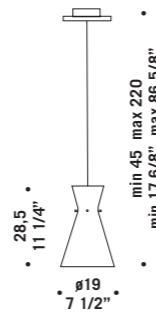

MEMORY S1G
1x77W E27
HSGSA/C/UB
alogeno chiara
clear halogen
1x75W E27-PAR 30
HAGS/UB
1x21W E27
FBT
fluorescente *fluorescent*
1 x E27 LED
LED light bulb