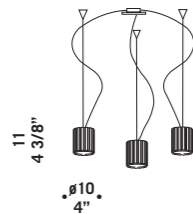

CHARLOTTE S3D
3x60W G9
HSGST/C/UB
alogeno bispina
halogen bi-pin
cavo elettrico 200 cm
cables length 200 cm
3 x G9 LED
LED light bulb