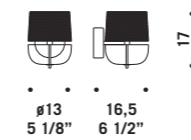

DOME S38
19W 1950lm
LED 2700K CRI90

DOME S38-45
19W 1950lm
LED 2700K CRI90

DOME S50
27W 2520lm
LED 2700K CRI90

DOME P38
19W 1950lm
LED 2700K CRI90

DOME P50
27W 2520lm
LED 2700K CRI90

DOME A26
12,5W 1260lm
LED 2700K CRI90