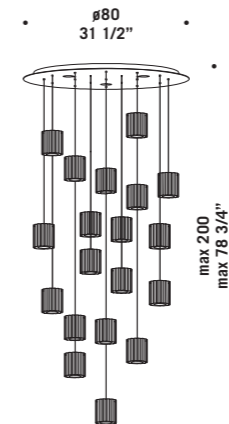

CHARLOTTE LIGHTDROPS SYSTEM 80

CHARLOTTE S3L