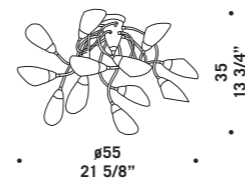

POLI PÒ P12/A12
12x40W E14
HSGSP/C/UB
alogeno chiara
clear halogen
12 x E14 LED
LED light bulb