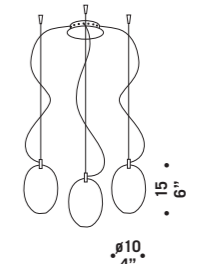

PRO•SECCO S3D
3x20W-12V G4
HSGST/UB
alogeno bispina
halogen bi-pin
cavo elettrico 200 cm
trasformatore elettronico
*cables lenght 200 cm
electronic transformer*