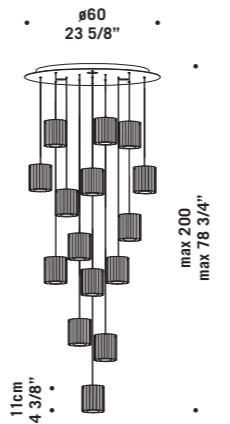

CHARLOTTE LIGHTDROPS SYSTEM 60