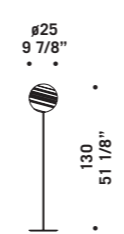

STRATOSFERA R25
1x116W E27
HSGSA/C/UB
alogeno chiara
clear halogen
1x24W E27
FBT
fluorescente *fluorescent*
1 x E27 LED
LED light bulb