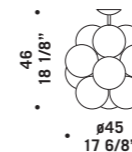

Babol

design Nicola Grandesso

BABOL S
12x20W G9
HSGST/C/UB
alogeno bispina
halogen bi-pin
12 x G9 LED
LED light bulb

BABOL R
12x20W G9
HSGST/C/UB
alogeno bispina
halogen bi-pin
con variatore
with dimmer
12 x G9 LED
LED light bulb

BABOL SV
20x20W G9
HSGST/C/UB
alogeno bispina
halogen bi-pin
interruttore-variabile
terra tavolo
table-floor on-cord
mini push dimmer
20 x G9 LED
LED light bulb

BABOL P
12x20W G9
HSGST/C/UB
alogeno bispina
halogen bi-pin
12 x G9 LED
LED light bulb

BABOL T
12x20W G9
HSGST/C/UB
alogeno bispina
halogen bi-pin
con variatore
with dimmer
12 x G9 LED
LED light bulb

BABOL P