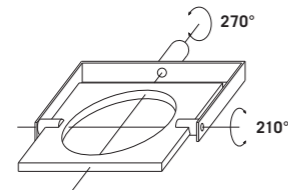

San Siro

design Ufficio Stile de Majo

Caratteristica del prodotto è la possibilità di orientare il diffusore secondo due assi.
The characteristic of this product is the option to direct the diffuser towards two axis.

SAN SIRO A1/P1
1x100W G53
HMGS/UB
halospot 111
trasformatore elettronico
dimmerabile
electronic transformer dimmable
1 x G53 LED
LED light bulb