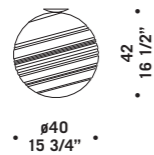

STRATOSFERA P40
1x150W E27
HSGST/C/UB
alogeno chiara
clear halogen
1x116W E27
HSGSA/C/UB
alogeno chiara
clear halogen
1x30W E27
FBT
fluorescente *fluorescent*
1 x E27 LED
LED light bulb