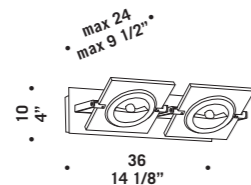

SAN SIRO A2/P2
2x100W G53
HMGS/UB
halospot 111
trasformatore elettronico
dimmerabile
electronic transformer dimmable
2 x G53 LED
LED light bulb