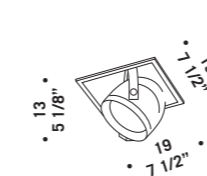

Diffuser in clear glass. Metal black lacquered fitting with aluminium profile. Structure in transparent polymethylmethacrylate (PMMA).

SPOKE MINI F1

SPOKE MINI F3

SPOKE MINI F1
 1x100W G53
 HMGS/UB
 halospot 111
 foro incasso 17x17 cm
 profondità minima 10 cm
 trasformatore escluso
*recessed hole 17x17 cm
 min. depth 10 cm
 transformer not included*
 1 x G53 LED
 LED light bulb