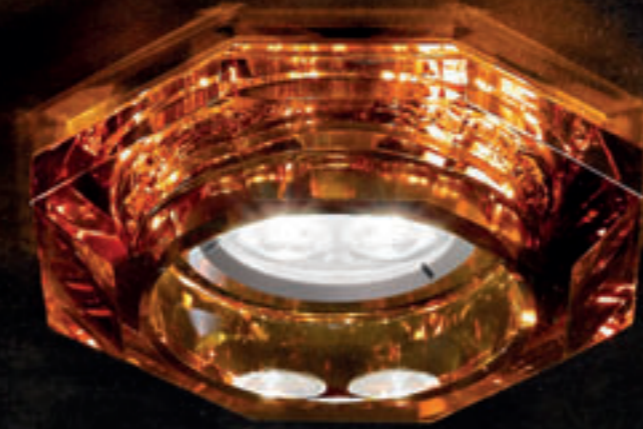

Adamas

design Ufficio Stile de Majo

Diffusore disponibile nei seguenti colori:
cristallo, ambra e ambrato.
*Shade available in the following colours:
clear, dark amber and light amber.*

ADAMAS F
1x50W GU10
HAGS/UB
alluminio *aluminium*
1 x GU10 LED
LED light bulb

CE

IP20

1x50W GU5,3
HAGS/UB
1 x GU5,3 LED
LED light bulb

CE

IP20

foro incasso $\varnothing$ 6,5 cm
profondità minima 12 cm con alogena
profondità minima 9 cm con LED
trasformatore escluso
*recessed hole $\varnothing$ 6,5 cm
min. depth 12 cm with halogen
min. depth 9 cm with LED
transformer not included*