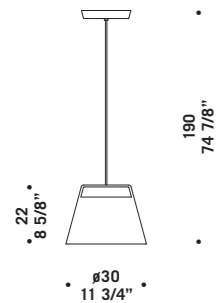

DIAPHANÈS S30

DIAPHANÈS S45

Diaphanès

design Valerio Cometti

Diaphanès

design Valerio Cometti

DIAPHANÈS S30
25W 2500lm +
LED 2700K CRI90

6W 600lm
LED 2700K