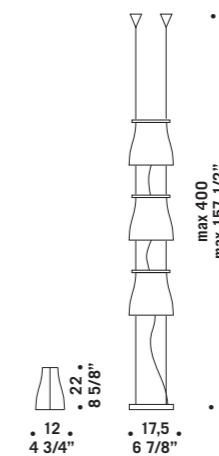

BELL S3V
3x60W G9
HSGST/C/UB
alogeno bispina
halogen bi-pin
con varialuce
with dimmer

Kit opzionale per attacco a parete BELL S3V.
Optional kit to hang the model BELL S3V to the wall.