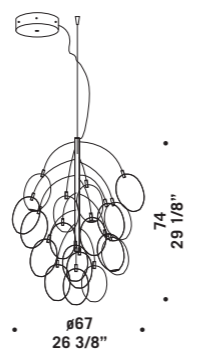

PRO•SECCO S19D
19x20W-12V G4
HSGST/UB
alogeno bispina
halogen bi-pin
cavo elettrico 150 cm
trasformatore elettronico
dimmerabile
*cables lenght 150 cm
electronic transformer dimmable*