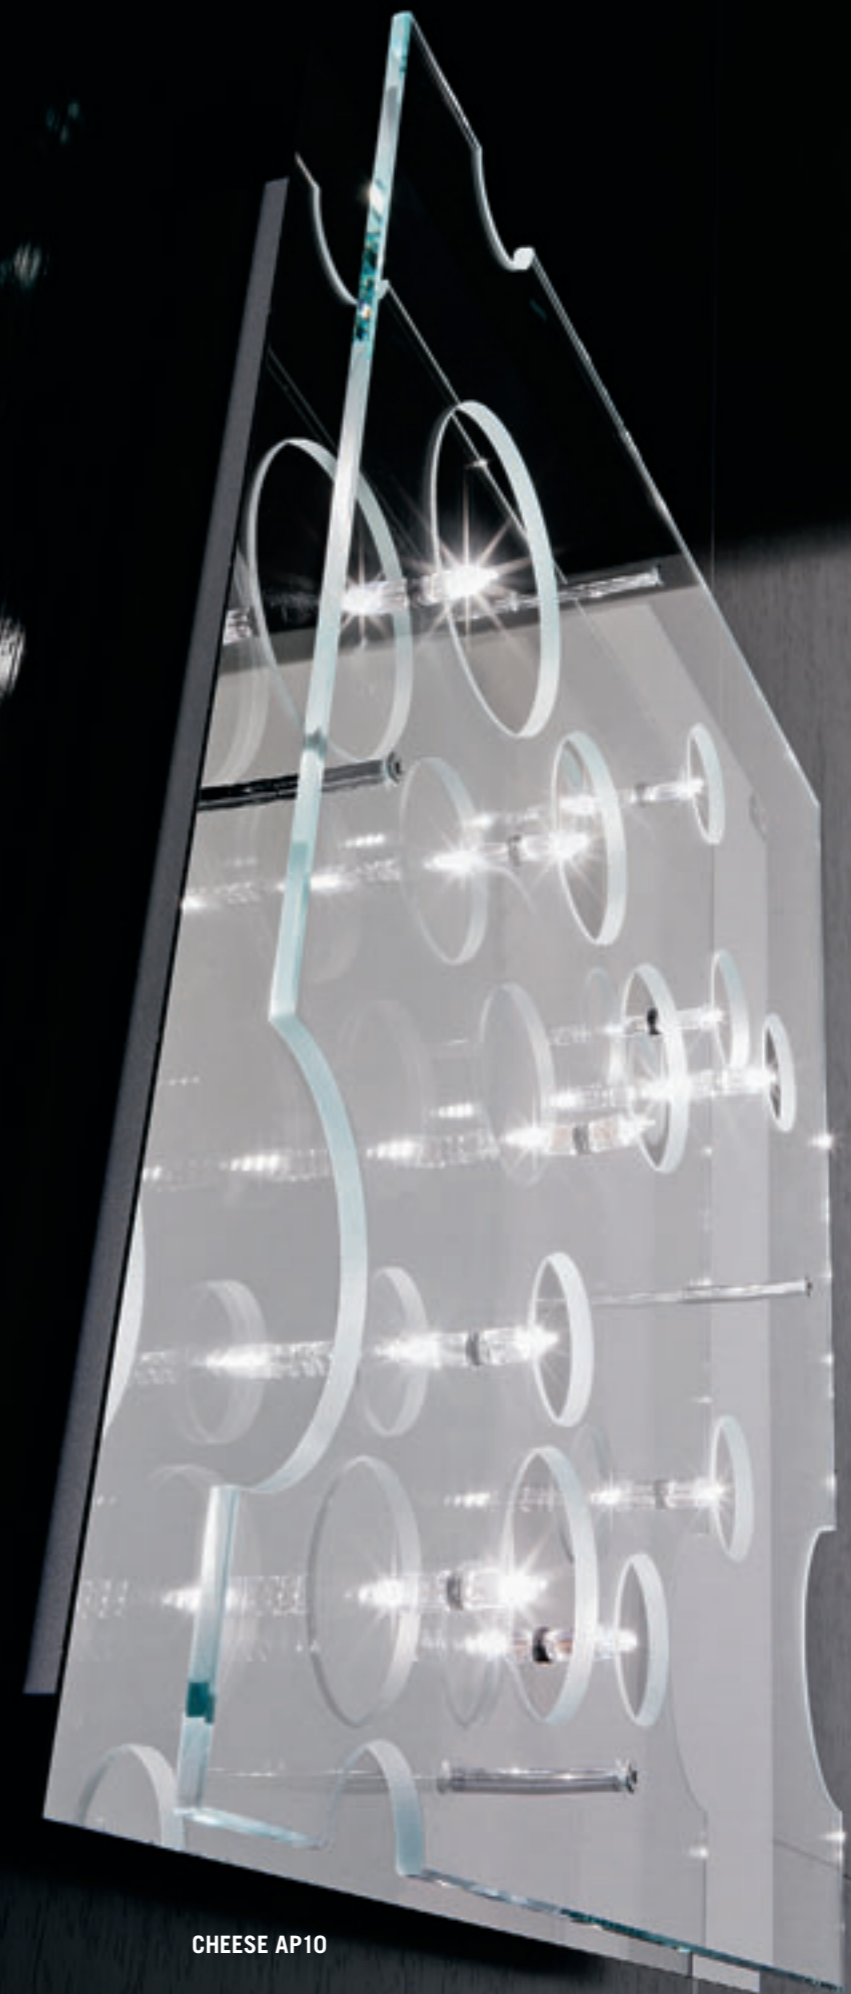

CHEESE AP10