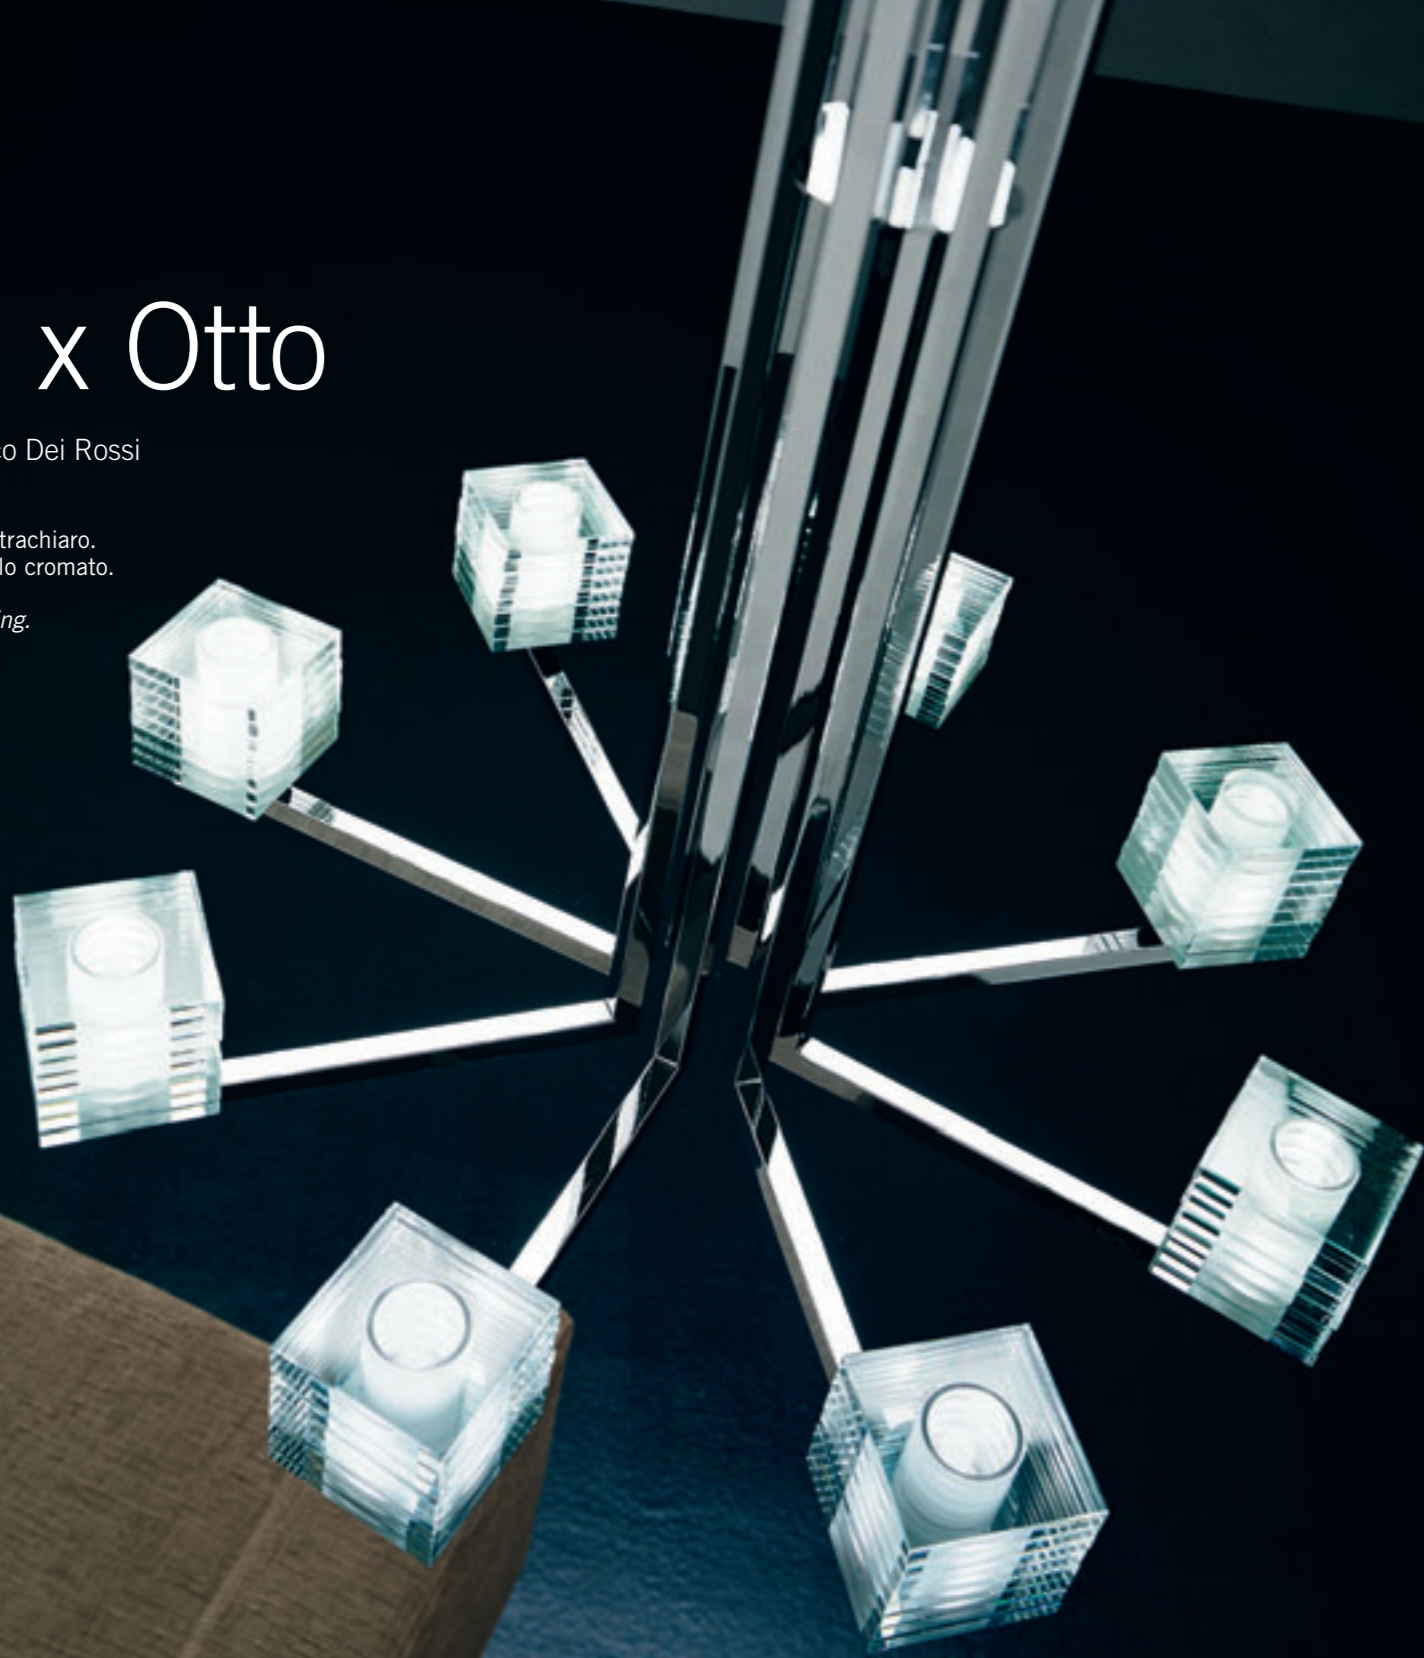

OLIMPIA A

OLIMPIA R

Olimpia

design Oriano Favaretto

OLIMPIA A
1x120W R7s
HDG
alogeno lineare 75 mm
halogen linear 75 mm

OLIMPIA S1/S1D
1x77W E27
HSGSA/C/UB
alogeno chiara
clear halogen
1x75W E27 - PAR 30
HAGS/UB
1x24W E27
FBT
fluorescente
fluorescent
cavo elettrico 200 cm
cables lenght 200 cm
1 x E27 LED
LED light bulb

OLIMPIA R
1x205W E27
HSGST/C/UB
alogeno chiara
clear halogen
con variatore
with dimmer
1 x E27 LED
LED light bulb

Otto x Otto

design Francesco Dei Rossi

Vetro in cristallo extrachiario.
Montatura in metallo cromato.
Extraclear glass.
Chromed metal fitting.