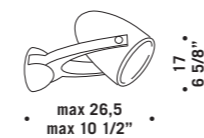

SPOKE A1/P1 E27

SPOKE A1/P1 CDM

Spoke

design Luca Ferretto

SPOKE R1

SPOKE A1/P1 G53-12V CEE
 1x100W G53
 HMGS/UB
 halospot 111
 trasformatore elettronico
 dimmerabile
electronic transformer dimmable
 1 x G53 LED
LED light bulb