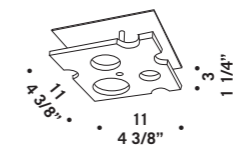

CHEESE F3
3x20W-12V G4
HSGST/UB
alogeno bispina
halogen bi-pin
foro incasso ø 8 cm
profondità minima 5 cm
trasformatore escluso
recessed hole ø 8 cm
min. depth 5 cm
transformer not included