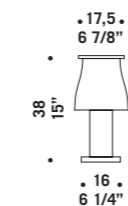

BELL TO
1x77W E27
HSGSA/C/UB
alogeno chiara
clear halogen
1 x E27 LED
LED light bulb