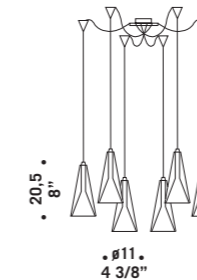

LOLLI S6D
6x33W G9
HSGST/C/UB
alogeno bispina
halogen bi-pin
cavo elettrico 200 cm
cables lenght 200 cm
6 x G9 LED
LED light bulb