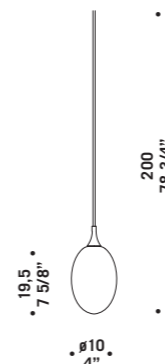

PRO•SECCO CADUTA G9
PRO•SECCO LIGHTDROP G9
1x48W G9
HSGST/C/UB
alogeno bispina
halogen bi-pin
1 x G9 LED
LED light bulb