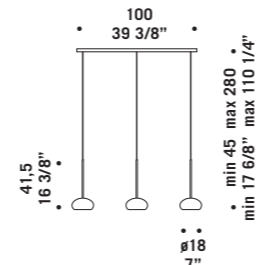

BOA S3L
3x60W G9
HSGST/C/UB
alogeno bispina
halogen bi-pin
3 x G9 LED
LED light bulb