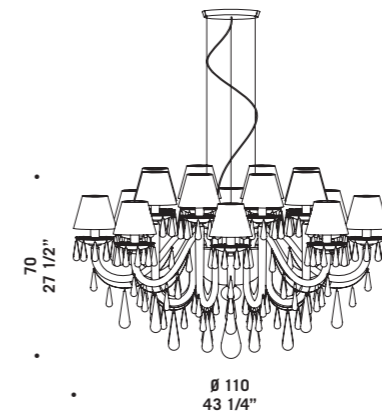

GOUTTE S16
16 x max 46W E14
HSGSB/C/UB
alogena chiara
clear halogen
16 x E14 LED
LED light bulb