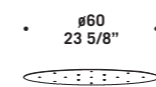

ROSONE MULTIPLØ Ø60CM
Multiple canopy Ø60cm
Max 15 vetri
Max 15 glass