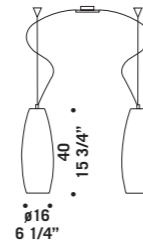

PERONI S16D2
2x77W E27
HSGSA/C/UB
alogeno chiara
clear halogen
2x75W E27 - PAR 30
HAGS/UB
2x24W E27
FBT
fluorescente fluorescent
cavo elettrico 200 cm
cables length 200 cm
2 x E27 LED
LED light bulb