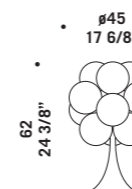

BABOL P
12x20W G9
HSGST/C/UB
alogeno bispina
halogen bi-pin
12 x G9 LED
LED light bulb

BABOL T
12x20W G9
HSGST/C/UB
alogeno bispina
halogen bi-pin
con variatore
with dimmer
12 x G9 LED
LED light bulb