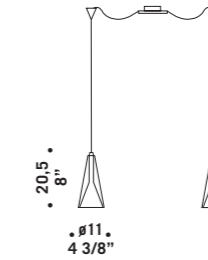

LOLLI S2D
2x33W G9
HSGST/C/UB
alogeno bispina
halogen bi-pin
cavo elettrico 200 cm
cables lenght 200 cm
2 x G9 LED
LED light bulb