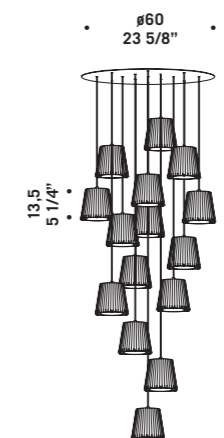

ROSONE MULTIPLØ Ø60CM LUMÈ