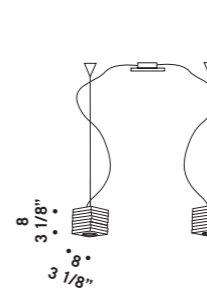

OTTO X OTTO S2D
2x33W G9
HSGST/C/UB
alogeno bispina
halogen bi-pin
cavo elettrico 200 cm
cables length 200 cm
2 x G9 LED
LED light bulb