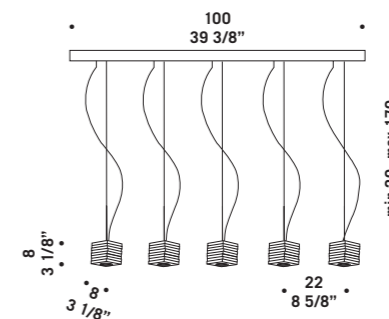

OTTO X OTTO S5L
5x33W G9
HSGST/C/UB
alogeno bispina
halogen bi-pin
5 x G9 LED
LED light bulb