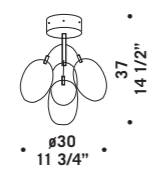

PRO•SECCO P4
4x20W-12V G4
HSGST/UB
alogeno bispina
halogen bi-pin
trasformatore elettr. dimmerabile
electronic transformer dimmable