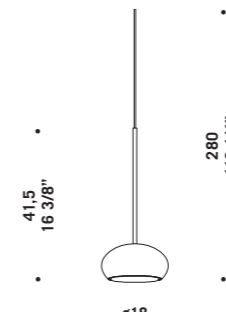

ROSONE MULTIPLO Ø80CM
Multiple canopy Ø80cm
Max 19 vetri
Max 19 glass

**BOA CADUTA
BOA LIGHTDROP**
1x60W G9
HSGST/C/UB
alogeno bispina
halogen bi-pin
1 x G9 LED
LED light bulb

**ROSONE MULTIPLO
Ø60CM BOA**