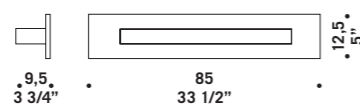

RIGHETTA A85
1x55W 2G11
FSDH
fluorescente
fluorescent
alimentatore elettronico
electronic ballast

CE

IP40

ADA