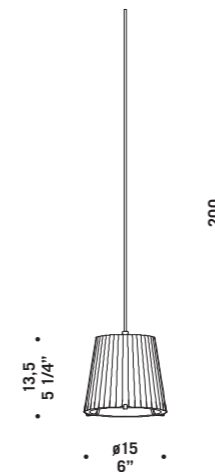

LUMÈ SO CADUTA
LUMÈ SO LIGHTDROP
1x46W E14
HSGSP/C/UB
alogeno chiara
clear halogen
1 x E14 LED
LED light bulb