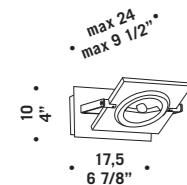

San Siro

design Ufficio Stile de Majo

Caratteristica del prodotto è la possibilità di orientare il diffusore secondo due assi.
The characteristic of this product is the option to direct the diffuser towards two axis.

SAN SIRO A1/P1
1x100W G53
HMGS/UB
halospot 111
trasformatore elettronico
dimmerabile
electronic transformer dimmable
1 x G53 LED
LED light bulb