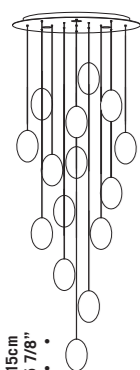

Pro•secco

LIGHTDROPS SYSTEM - Design Lucio de Majo
PRO•SECCO - Design Oriano Favaretto

Elemento componibile in vetro borosilicato cristallo.
Rosone disponibile in due misure: 60 cm o 80 cm
in acciaio inox lucido con sorgente a LED.
*Modular elements made of borosilicate glass.
Canopy available in two sizes: 60 cm or 80 cm
in polished stainless steel with LED light bulb.*

• $\varnothing 60$
23 5/8" •

ROSONE Ø60CM LED
Canopy Ø60cm LED
3x 8,7W 240Vac / 2300lm
LED 3000 K
bianco caldo
warm white
Max 15 vetri
Max 15 glass

• $\varnothing 80$
31 1/2" •

ROSONE Ø80CM LED
Canopy Ø80cm LED
3x 13W 240Vac / 3500lm
LED 3000 K
bianco caldo
warm white
Max 19 vetri
Max 19 glass

• $\varnothing 60$
23 5/8" •

max 200
max 78 3/4"

15cm
5 7/8" •

**PRO•SECCO LIGHTDROPS
SYSTEM 60**

• $\varnothing 80$
31 1/2" •