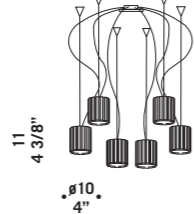

CHARLOTTE S6D
6x60W G9
HSGST/C/UB
alogeno bispina
halogen bi-pin
cavo elettrico 200 cm
cables length 200 cm
6 x G9 LED
LED light bulb