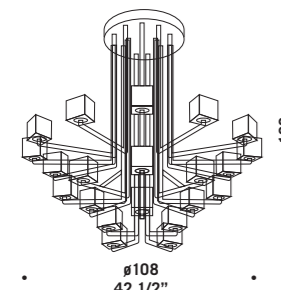

OTTO X OTTO K4+8+12
24x60W G9
HSGST/C/UB
alogeno bispina
halogen bi-pin
doppia accensione
double switch
24 x G9 LED
LED light bulb