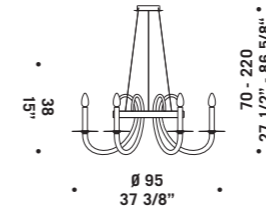

Vivace

design Francesco Dei Rossi - Lucio de Majo

VIVACE K8

Vivace

design Francesco Dei Rossi - Lucio de Majo

VIVACE A1
1 x max 46W E14
HSGST/C/UB
alogeno chiara
clear halogen
1 x E14 LED
LED light bulb

VIVACE K6
6 x max 46W E14
HSGST/C/UB
alogeno chiara
clear halogen
6 x E14 LED
LED light bulb