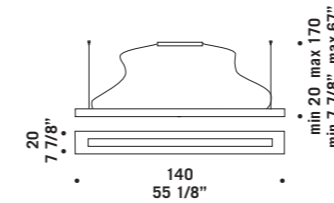

PLANA PLUS S140
2x54W G5
FDH
fluorescente lineare T5
T5 linear fluorescent
alimentatore elettronico
electronic ballast

PLANA PLUS S140 ED
2x54W G5
FDH
fluorescente lineare T5
T5 linear fluorescent
alimentatore elettronico
dimmerabile
electronic ballast dimmable