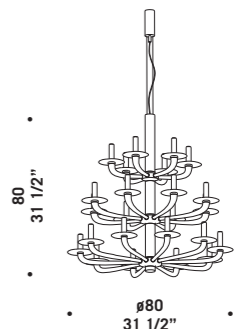

NATURAL KP24
24 x max 60W G9
HSGST/C/UB
alogeno bispina
halogen bi-pin
24 x G9 LED
LED light bulb