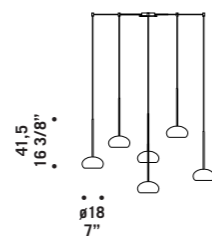

BOA S6D
6x60W G9
HSGST/C/UB
alogeno bispina
halogen bi-pin
cavo elettrico 300 cm
cables length 300 cm
6 x G9 LED
LED light bulb