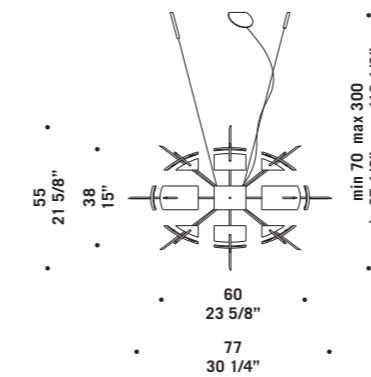

ZABRISKIE POINT S
10x20W-12V G4
HSGST/UB
alogena bispina
halogen bi-pin
trasformatore elettronico
electronic transformer
10 x G4 LED
LED light bulb