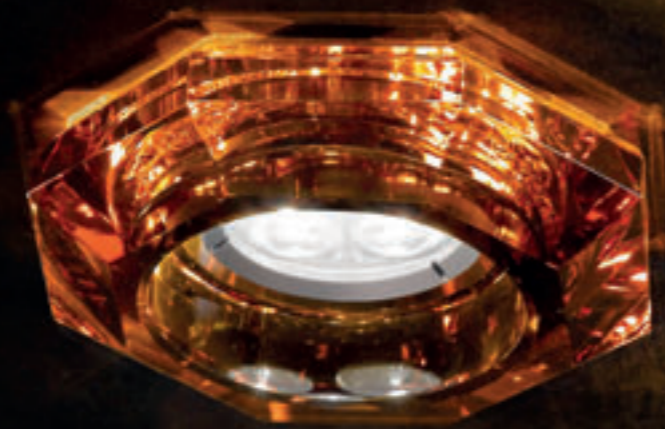

Adamas

design Ufficio Stile de Majo

Diffusore disponibile nei seguenti colori:
cristallo, ambra e ambrato.
*Shade available in the following colours:
clear, dark amber and light amber.*

ADAMAS F
1x50W GU10
HAGS/UB
alluminio *aluminium*
1 x GU10 LED
LED light bulb

CE

IP20

1x50W GU5,3
HAGS/UB
1 x GU5,3 LED
LED light bulb

CE

IP20

foro incasso $\varnothing$ 6,5 cm
profondità minima 12 cm con alogena
profondità minima 9 cm con LED
trasformatore escluso
*recessed hole $\varnothing$ 6,5 cm
min. depth 12 cm with halogen
min. depth 9 cm with LED
transformer not included*