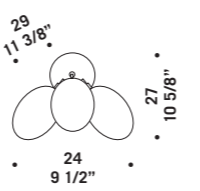

PRO•SECCO A3
3x20W-12V G4
HSGST/UB
alogeno bispina
halogen bi-pin
trasformatore elettronico
electronic transformer