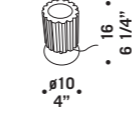

CHARLOTTE L1
1x60W G9
HSGST/C/UB
alogeno bispina
halogen bi-pin
1 x G9 LED
LED light bulb