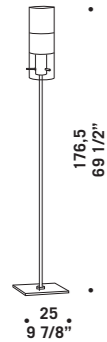

XXilo

design Ufficio Stile de Majo

XXILO R
1x77W E27
HSGSA/C/UB
alogeno chiara
clear halogen
1x150W E27
HSGST/C/UB
alogeno chiara
clear halogen
con variatore
with dimmer
1 x E27 LED
LED light bulb