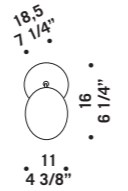

PRO•SECCO A1
1x20W-12V G4
HSGST/UB
alogeno bispina
halogen bi-pin
trasformatore elettronico
electronic transformer