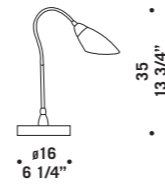

POLI PÒ L
1x40W E14
HSGSP/C/UB
alogeno chiara
clear halogen
1 x E14 LED
LED light bulb