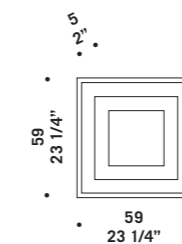

RIGA A3/P3
4x24W 2G11
FSDH
fluorescente
fluorescent
alimentatore elettronico
electronic ballast

RIGA A3/P3 ED
4x24W 2G11
FSDH
fluorescente
fluorescent
alimentatore elettronico
dimmerabile
electronic ballast
dimnable