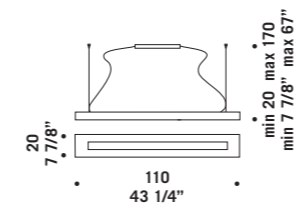

PLANA PLUS S110
2x39W G5
FDH
fluorescente lineare T5
T5 linear fluorescent
alimentatore elettronico
electronic ballast

PLANA PLUS S110 ED
2x39W G5
FDH
fluorescente lineare T5
T5 linear fluorescent
alimentatore elettronico
dimmerabile
electronic ballast dimmable