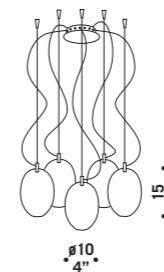

PRO•SECCO S5D
5x20W-12V G4
HSGST/UB
alogeno bispina
halogen bi-pin
cavo elettrico 200 cm
trasformatore elettronico
*cables lenght 200 cm
electronic transformer*