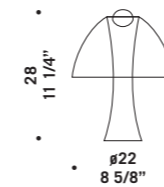

OXYGENE LO
1x46W E14
HSGSA/C/UB
alogena chiara
clear halogen
1x40W E14
IRP/S
cupola argentata
decor silver sphere

CE
⊕
IP 20