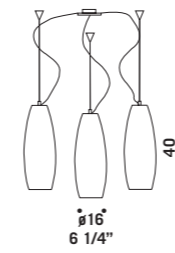

PERONI S16D3
3x77W E27
HSGSA/C/UB
alogeno chiara
clear halogen
3x75W E27 - PAR 30
HAGS/UB
3x24W E27
FBT
fluorescente fluorescent
cavo elettrico 200 cm
cables length 200 cm
3 x E27 LED
LED light bulb