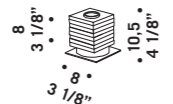

OTTO X OTTO L
1x60W G9
HSGST/C/UB
alogeno bispina
halogen bi-pin
1 x G9 LED
LED light bulb