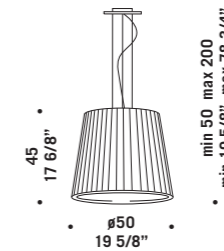

LUMÈ S2DM
3x70W E27
HSGSG/C
alogeno Globolux chiara
clear halogen Globolux
3x77W E27
HSGSA/C/UB
alogeno chiara
clear halogen
3 x E27 LED
LED light bulb