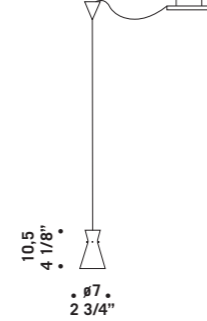

MEMORY XXS S1D
1x20W-12V G4
HSGST/UB
alogeno bispina
halogen bi-pin
trasformatore elettronico
cavo elettrico 200 cm
electronic transformer
cables length 200 cm