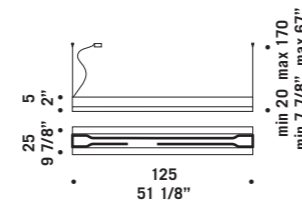

LINEAR 2 S125 CE
2x54W G5
FDH
fluorescente lineare T5
T5 linear fluorescent
alimentatore elettronico
electronic ballast

LINEAR 2 S125 ED CE
2x54W G5
FDH
fluorescente lineare T5
T5 linear fluorescent
alimentatore elettronico
dimmerabile
electronic ballast dimmable